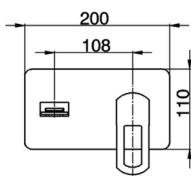

Exposed part for single lever washbasin valve DADO_DC005510

MODEL **DC005510**

Exposed part for single lever washbasin valve, without concealed part, spout plate available in chrome or smoked finish, spout L. 155 mm, for item Easy-Box ZB002450 and art. ZB025510

AVAILABLE FINISHINGS

-  **21** 21 Chrome
-  **2F** 2F Brushed Nickel
-  **6U** 6U Chrome/Smoked

CHARACTERISTICS

Installation **Concealed**

Required concealed parts **ZB002450**

Exposed part for single lever washbasin valve DADO_DC005510

DC005510

<https://en.huberitalia.com/exposed-part-for-single-lever-washbasin-valve-dado-dc005510>

Concealed single lever washbasin mixer Easy-Box CONCEALED_ZB002450

MODEL **ZB002450**

Concealed single lever washbasin mixer
Easy-Box, with protection guard box, without trim kit

AVAILABLE FINISHINGS

CHARACTERISTICS

Installation	Concealed
Cartridge Spare Parts	ZZ95409000
35 mm Cartridge	
Concealed	1

Piastra/Plate/Plaque/Platte/Placa

2-3mm: XX 56-76

10mm: XX 48-68

DeviaStop

The Huber Devia Stop technology allows to adjust the water flow and to direct it to the selected output point (overhead soaker, hand shower, etc).