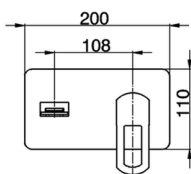

Exposed part for single lever washbasin valve DADO_DC005510

MODEL **DC005510**

Exposed part for single lever washbasin valve, without concealed part, spout plate available in chrome or smoked finish, spout L. 155 mm, for item Easy-Box ZB002450 and art. ZB025510

AVAILABLE FINISHINGS

- 
21 21 Chrome
- 
2F 2F Brushed Nickel
- 
6U 6U Chrome/Smoked

CHARACTERISTICS

Installation **Concealed**

Required concealed parts **ZB002450**

Exposed part for single lever washbasin valve DADO_DC005510

DC005510

<https://en.huberitalia.com/exposed-part-for-single-lever-washbasin-valve-dado-dc005510>

Concealed single lever washbasin mixer Easy-Box CONCEALED_ZB002450

MODEL **ZB002450**

Concealed single lever washbasin mixer
Easy-Box, with protection guard box, without trim kit

AVAILABLE FINISHINGS

CHARACTERISTICS

Installation	Concealed
Cartridge Spare Parts	ZZ95409000
35 mm Cartridge	
Concealed	1

Piastra/Plate/Plaque/Platte/Placa

2-3mm: XX 56-76

10mm: XX 48-68

DeviaStop

The Huber Devia Stop technology allows to adjust the water flow and to direct it to the selected output point (overhead soaker, hand shower, etc).