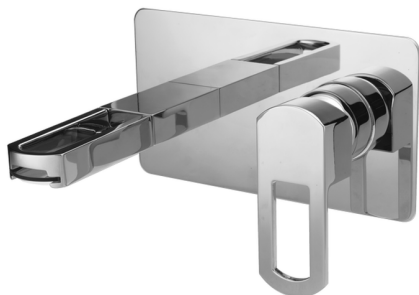

Exposed part for single lever washbasin valve DADO_DC005510

MODEL **DC005510**

Exposed part for single lever washbasin valve, without concealed part, spout plate available in chrome or smoked finish, spout L. 155 mm, for item Easy-Box ZB002450 and art. ZB025510

AVAILABLE FINISHINGS

-  **21** 21 Chrome
-  **2F** 2F Brushed Nickel
-  **6U** 6U Chrome/Smoked

CHARACTERISTICS

Installation **Concealed**

Required concealed parts **ZB002450**

Exposed part for single lever washbasin valve DADO_DC005510

DC005510

<https://en.huberitalia.com/exposed-part-for-single-lever-washbasin-valve-dado-dc005510>

Concealed single lever washbasin mixer Easy-Box CONCEALED_ZB002450

MODEL **ZB002450**

Concealed single lever washbasin mixer
Easy-Box, with protection guard box, without trim kit

AVAILABLE FINISHINGS

CHARACTERISTICS

Installation	Concealed
Cartridge Spare Parts	ZZ95409000
35 mm Cartridge	
Concealed	1

Piastra/Plate/Plaque/Platte/Placa

2-3mm: XX 56-76

10mm: XX 48-68

DeviaStop

The Huber Devia Stop technology allows to adjust the water flow and to direct it to the selected output point (overhead soaker, hand shower, etc).