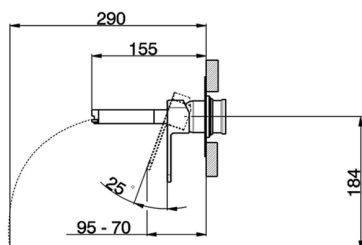

Exposed part for single lever washbasin valve DADO_DC005510

MODEL **DC005510**

Exposed part for single lever washbasin valve, without concealed part, spout plate available in chrome or smoked finish, spout L. 155 mm, for item Easy-Box ZB002450 and art. ZB025510

AVAILABLE FINISHINGS

-  **21** 21 Chrome
-  **2F** 2F Brushed Nickel
-  **6U** 6U Chrome/Smoked

CHARACTERISTICS

Installation **Concealed**

Required concealed parts **ZB002450**

Exposed part for single lever washbasin valve DADO_DC005510

DC005510

<https://en.huberitalia.com/exposed-part-for-single-lever-washbasin-valve-dado-dc005510>

Concealed single lever washbasin mixer Easy-Box CONCEALED_ZB002450

MODEL **ZB002450**

Concealed single lever washbasin mixer
Easy-Box, with protection guard box, without trim kit

AVAILABLE FINISHINGS

CHARACTERISTICS

Installation	Concealed
Cartridge Spare Parts	ZZ95409000
35 mm Cartridge	
Concealed	1

Piastra/Plate/Plaque/Platte/Placa

2-3mm: XX 56-76

10mm: XX 48-68

DeviaStop

The Huber Devia Stop technology allows to adjust the water flow and to direct it to the selected output point (overhead soaker, hand shower, etc).