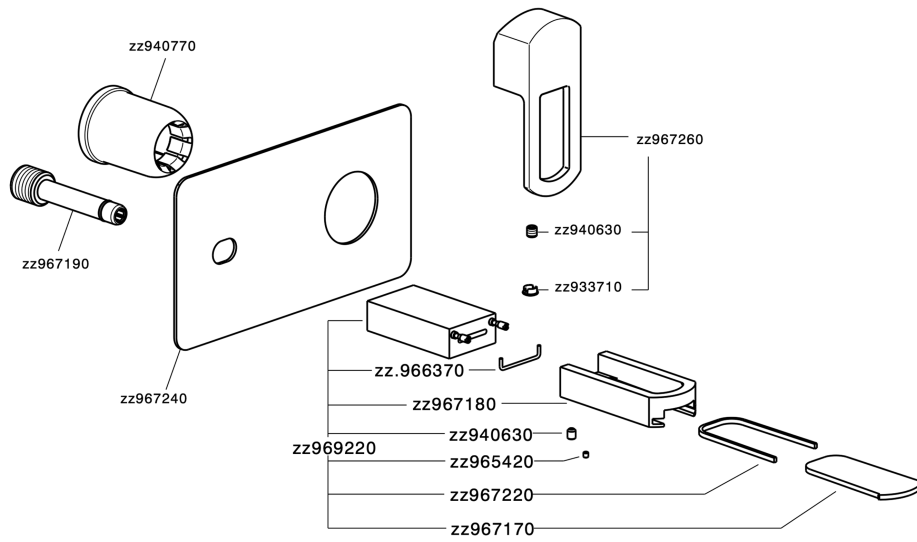

Exposed part for single lever washbasin valve DADO_DC005510

MODEL **DC005510**

Exposed part for single lever washbasin valve, without concealed part, spout plate available in chrome or smoked finish, spout L. 155 mm, for item Easy-Box ZB002450 and art. ZB025510

AVAILABLE FINISHINGS

-  **21** 21 Chrome
-  **2F** 2F Brushed Nickel
-  **6U** 6U Chrome/Smoked

CHARACTERISTICS

Installation **Concealed**

Required concealed parts **ZB002450**

Exposed part for single lever washbasin valve DADO_DC005510

DC005510

<https://en.huberitalia.com/exposed-part-for-single-lever-washbasin-valve-dado-dc005510>

Concealed single lever washbasin mixer Easy-Box CONCEALED_ZB002450

MODEL **ZB002450**

Concealed single lever washbasin mixer
Easy-Box, with protection guard box, without trim kit

AVAILABLE FINISHINGS

CHARACTERISTICS

Installation	Concealed
Cartridge Spare Parts	ZZ95409000
35 mm Cartridge	
Concealed	1

Piastra/Plate/Plaque/Platte/Placa

2-3mm: XX 56-76

10mm: XX 48-68

DeviaStop

The Huber Devia Stop technology allows to adjust the water flow and to direct it to the selected output point (overhead soaker, hand shower, etc).