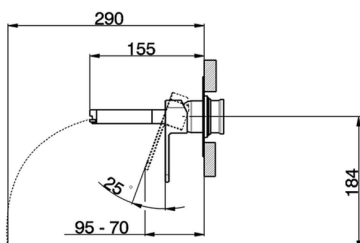

Exposed part for single lever washbasin valve DADO_DC005510

MODEL **DC005510**

Exposed part for single lever washbasin valve, without concealed part, spout plate available in chrome or smoked finish, spout L. 155 mm, for item Easy-Box ZB002450 and art. ZB025510

AVAILABLE FINISHINGS

- 
21 21 Chrome
- 
2F 2F Brushed Nickel
- 
6U 6U Chrome/Smoked

CHARACTERISTICS

Installation **Concealed**

Required concealed parts **ZB002450**

Exposed part for single lever washbasin valve DADO_DC005510

DC005510

<https://en.huberitalia.com/exposed-part-for-single-lever-washbasin-valve-dado-dc005510>

Concealed single lever washbasin mixer Easy-Box CONCEALED_ZB002450

MODEL **ZB002450**

Concealed single lever washbasin mixer
Easy-Box, with protection guard box, without trim kit

AVAILABLE FINISHINGS

CHARACTERISTICS

Installation	Concealed
Cartridge Spare Parts	ZZ95409000
35 mm Cartridge	
Concealed	1

Piastra/Plate/Plaque/Platte/Placa

2-3mm: XX 56-76

10mm: XX 48-68

DeviaStop

The Huber Devia Stop technology allows to adjust the water flow and to direct it to the selected output point (overhead soaker, hand shower, etc).