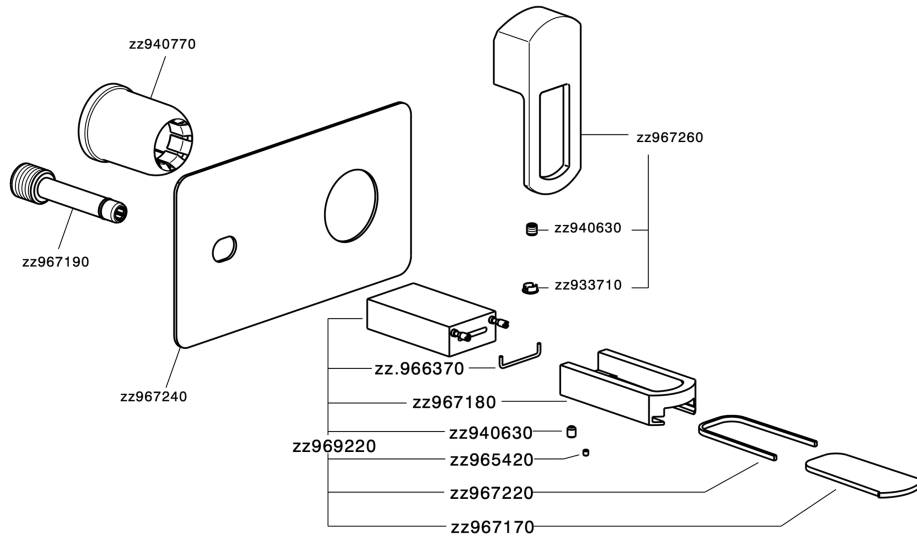

Exposed part for single lever washbasin valve DADO_DC005510

MODEL **DC005510**

Exposed part for single lever washbasin valve, without concealed part, spout plate available in chrome or smoked finish, spout L. 155 mm, for item Easy-Box ZB002450 and art. ZB025510

AVAILABLE FINISHINGS

- 
21 21 Chrome
- 
2F 2F Brushed Nickel
- 
6U 6U Chrome/Smoked

CHARACTERISTICS

Installation **Concealed**

Required concealed parts **ZB002450**

Exposed part for single lever washbasin valve DADO_DC005510

DC005510

<https://en.huberitalia.com/exposed-part-for-single-lever-washbasin-valve-dado-dc005510>

Concealed single lever washbasin mixer Easy-Box CONCEALED_ZB002450

MODEL **ZB002450**

Concealed single lever washbasin mixer
Easy-Box, with protection guard box, without trim kit

AVAILABLE FINISHINGS

CHARACTERISTICS

Installation	Concealed
Cartridge Spare Parts	ZZ95409000
35 mm Cartridge	
Concealed	1

Piastra/Plate/Plaque/Platte/Placa

2-3mm: XX 56-76

10mm: XX 48-68

DeviaStop

The Huber Devia Stop technology allows to adjust the water flow and to direct it to the selected output point (overhead soaker, hand shower, etc).