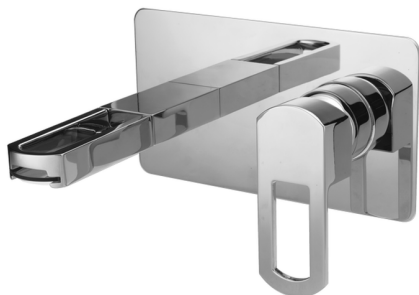

Exposed part for single lever washbasin valve DADO_DC005510

MODEL **DC005510**

Exposed part for single lever washbasin valve, without concealed part, spout plate available in chrome or smoked finish, spout L. 155 mm, for item Easy-Box ZB002450 and art. ZB025510

AVAILABLE FINISHINGS

- 
21 21 Chrome
- 
2F 2F Brushed Nickel
- 
6U 6U Chrome/Smoked

CHARACTERISTICS

Installation **Concealed**

Required concealed parts **ZB002450**

Exposed part for single lever washbasin valve DADO_DC005510

DC005510

<https://en.huberitalia.com/exposed-part-for-single-lever-washbasin-valve-dado-dc005510>

Concealed single lever washbasin mixer Easy-Box CONCEALED_ZB002450

MODEL **ZB002450**

Concealed single lever washbasin mixer
Easy-Box, with protection guard box, without trim kit

AVAILABLE FINISHINGS

CHARACTERISTICS

Installation	Concealed
Cartridge Spare Parts	ZZ95409000
35 mm Cartridge	
Concealed	1

Piastra/Plate/Plaque/Platte/Placa

2-3mm: XX 56-76

10mm: XX 48-68

DeviaStop

The Huber Devia Stop technology allows to adjust the water flow and to direct it to the selected output point (overhead soaker, hand shower, etc).