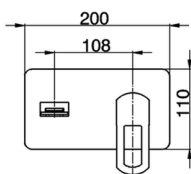

Exposed part for single lever washbasin valve DADO_DC005510

MODEL **DC005510**

Exposed part for single lever washbasin valve, without concealed part, spout plate available in chrome or smoked finish, spout L. 155 mm, for item Easy-Box ZB002450 and art. ZB025510

AVAILABLE FINISHINGS

-  **21** 21 Chrome
-  **2F** 2F Brushed Nickel
-  **6U** 6U Chrome/Smoked

CHARACTERISTICS

Installation **Concealed**

Required concealed parts **ZB002450**

Exposed part for single lever washbasin valve DADO_DC005510

DC005510

<https://en.huberitalia.com/exposed-part-for-single-lever-washbasin-valve-dado-dc005510>

Concealed single lever washbasin mixer Easy-Box CONCEALED_ZB002450

MODEL **ZB002450**

Concealed single lever washbasin mixer
Easy-Box, with protection guard box, without trim kit

AVAILABLE FINISHINGS

CHARACTERISTICS

Installation	Concealed
Cartridge Spare Parts	ZZ95409000
35 mm Cartridge	
Concealed	1

Piastra/Plate/Plaque/Platte/Placa

2-3mm: XX 56-76

10mm: XX 48-68

DeviaStop

The Huber Devia Stop technology allows to adjust the water flow and to direct it to the selected output point (overhead soaker, hand shower, etc).