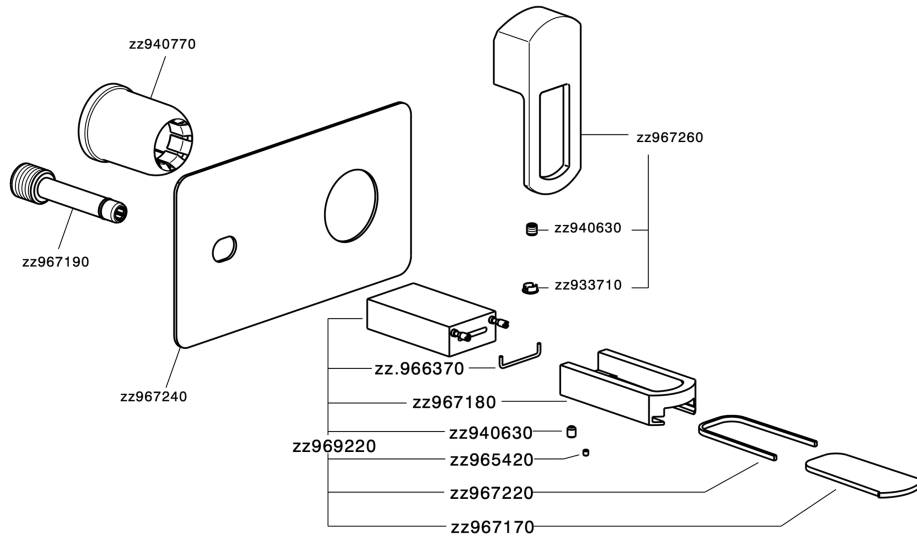

Exposed part for single lever washbasin valve DADO_DC005510

MODEL **DC005510**

Exposed part for single lever washbasin valve, without concealed part, spout plate available in chrome or smoked finish, spout L. 155 mm, for item Easy-Box ZB002450 and art. ZB025510

AVAILABLE FINISHINGS

-  **21** 21 Chrome
-  **2F** 2F Brushed Nickel
-  **6U** 6U Chrome/Smoked

CHARACTERISTICS

Installation **Concealed**

Required concealed parts **ZB002450**

Exposed part for single lever washbasin valve DADO_DC005510

DC005510

<https://en.huberitalia.com/exposed-part-for-single-lever-washbasin-valve-dado-dc005510>

Concealed single lever washbasin mixer Easy-Box CONCEALED_ZB002450

MODEL **ZB002450**

Concealed single lever washbasin mixer
Easy-Box, with protection guard box, without trim kit

AVAILABLE FINISHINGS

CHARACTERISTICS

Installation	Concealed
Cartridge Spare Parts	ZZ95409000
35 mm Cartridge	
Concealed	1

Piastra/Plate/Plaque/Platte/Placa

2-3mm: XX 56-76

10mm: XX 48-68

DeviaStop

The Huber Devia Stop technology allows to adjust the water flow and to direct it to the selected output point (overhead soaker, hand shower, etc).