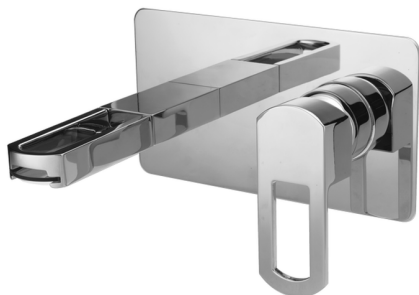

## Exposed part for single lever washbasin valve DADO\_DC005510

MODEL **DC005510**

Exposed part for single lever washbasin valve, without concealed part, spout plate available in chrome or smoked finish, spout L. 155 mm, for item Easy-Box ZB002450 and art. ZB025510

### AVAILABLE FINISHINGS

-  **21** 21 Chrome
-  **2F** 2F Brushed Nickel
-  **6U** 6U Chrome/Smoked

## Exposed part for single lever washbasin valve DADO\_DC005510

DC005510

<https://en.huberitalia.com/exposed-part-for-single-lever-washbasin-valve-dado-dc005510>

## Concealed single lever washbasin mixer Easy-Box CONCEALED\_ZB002450

MODEL **ZB002450**

Concealed single lever washbasin mixer  
Easy-Box, with protection guard box, without trim kit

AVAILABLE FINISHINGS