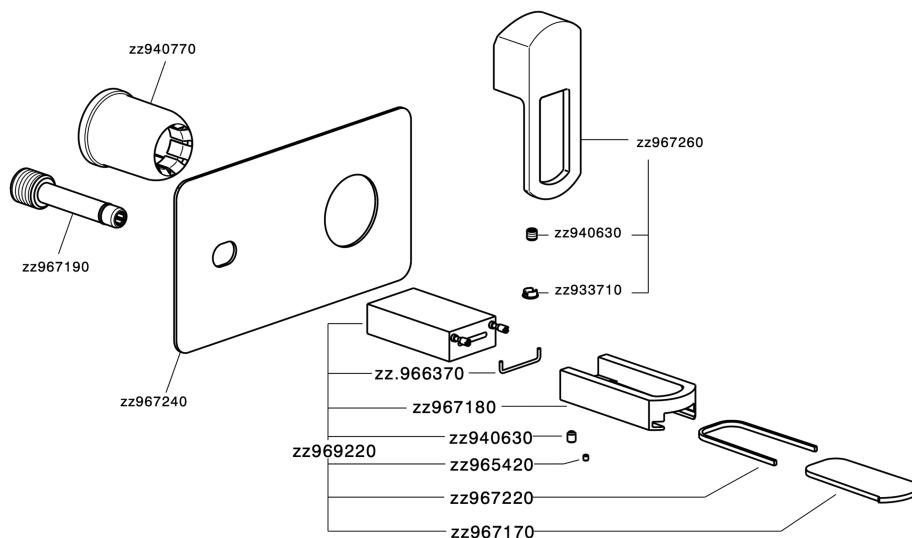

## Exposed part for single lever washbasin valve DADO\_DC005510

MODEL **DC005510**

Exposed part for single lever washbasin valve, without concealed part, spout plate available in chrome or smoked finish, spout L. 155 mm, for item Easy-Box ZB002450 and art. ZB025510

## Exposed part for single lever washbasin valve DADO\_DC005510

DC005510

<https://en.huberitalia.com/exposed-part-for-single-lever-washbasin-valve-dado-dc005510>

## Concealed single lever washbasin mixer Easy-Box CONCEALED\_ZB002450

MODEL **ZB002450**

Concealed single lever washbasin mixer  
Easy-Box, with protection guard box, without trim kit

AVAILABLE FINISHINGS

CHARACTERISTICS

Installation	<b>Concealed</b>
Cartridge Spare Parts	<b>ZZ95409000</b>
<b>35 mm Cartridge</b>	
Concealed	<b>1</b>

Piastra/Plate/Plaque/Platte/Placa

2-3mm: XX 56-76

10mm: XX 48-68