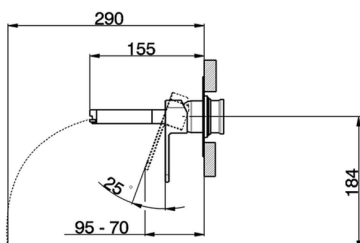

Exposed part for single lever washbasin valve DADO_DC005510

MODEL **DC005510**

Exposed part for single lever washbasin valve, without concealed part, spout plate available in chrome or smoked finish, spout L. 155 mm, for item Easy-Box ZB002450 and art. ZB025510

AVAILABLE FINISHINGS

-  **21** 21 Chrome
-  **2F** 2F Brushed Nickel
-  **6U** 6U Chrome/Smoked

CHARACTERISTICS

Installation **Concealed**

Required concealed parts **ZB002450**

Exposed part for single lever washbasin valve DADO_DC005510

DC005510

<https://en.huberitalia.com/exposed-part-for-single-lever-washbasin-valve-dado-dc005510>

Concealed single lever washbasin mixer Easy-Box CONCEALED_ZB002450

MODEL **ZB002450**

Concealed single lever washbasin mixer
Easy-Box, with protection guard box, without trim kit

AVAILABLE FINISHINGS

CHARACTERISTICS

Installation	Concealed
Cartridge Spare Parts	ZZ95409000
35 mm Cartridge	
Concealed	1

Piastra/Plate/Plaque/Platte/Placa

2-3mm: XX 56-76

10mm: XX 48-68

DeviaStop

The Huber Devia Stop technology allows to adjust the water flow and to direct it to the selected output point (overhead soaker, hand shower, etc).