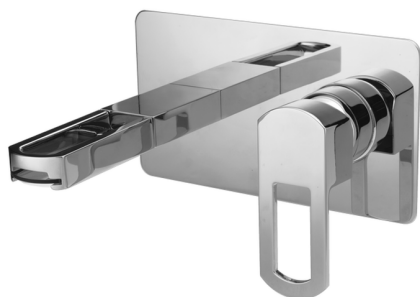

## Exposed part for single lever washbasin valve DADO\_DC005510

MODEL **DC005510**

Exposed part for single lever washbasin valve, without concealed part, spout plate available in chrome or smoked finish, spout L. 155 mm, for item Easy-Box ZB002450 and art. ZB025510

### AVAILABLE FINISHINGS

-  **21** 21 Chrome
-  **2F** 2F Brushed Nickel
-  **6U** 6U Chrome/Smoked

## Exposed part for single lever washbasin valve DADO\_DC005510

DC005510

<https://en.huberitalia.com/exposed-part-for-single-lever-washbasin-valve-dado-dc005510>

## Concealed single lever washbasin mixer Easy-Box CONCEALED\_ZB002450

MODEL **ZB002450**

Concealed single lever washbasin mixer  
Easy-Box, with protection guard box, without trim kit

AVAILABLE FINISHINGS