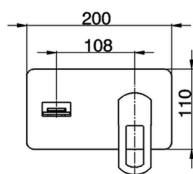

AVAILABLE FINISHINGS

- **21** 21 Chrome
- **2F** 2F Brushed Nickel
- **6U** 6U Chrome/Smoked