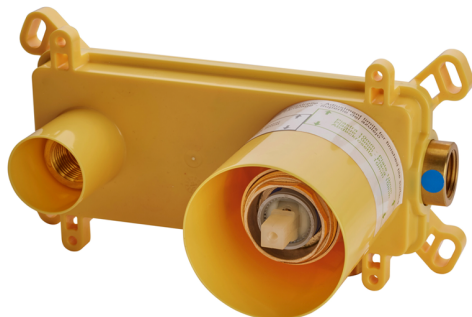

## Exposed part for single lever washbasin valve DADO\_DC005510

MODEL **DC005510**

Exposed part for single lever washbasin valve, without concealed part, spout plate available in chrome or smoked finish, spout L. 155 mm, for item Easy-Box ZB002450 and art. ZB025510

## Exposed part for single lever washbasin valve DADO\_DC005510

DC005510

<https://en.huberitalia.com/exposed-part-for-single-lever-washbasin-valve-dado-dc005510>

## Concealed single lever washbasin mixer Easy-Box CONCEALED\_ZB002450

MODEL **ZB002450**

Concealed single lever washbasin mixer  
Easy-Box, with protection guard box, without trim kit

AVAILABLE FINISHINGS

CHARACTERISTICS

Installation	<b>Concealed</b>
Cartridge Spare Parts	<b>ZZ95409000</b>
<b>35 mm Cartridge</b>	
Concealed	<b>1</b>

Piastra/Plate/Plaque/Platte/Placa

2-3mm: XX 56-76

10mm: XX 48-68