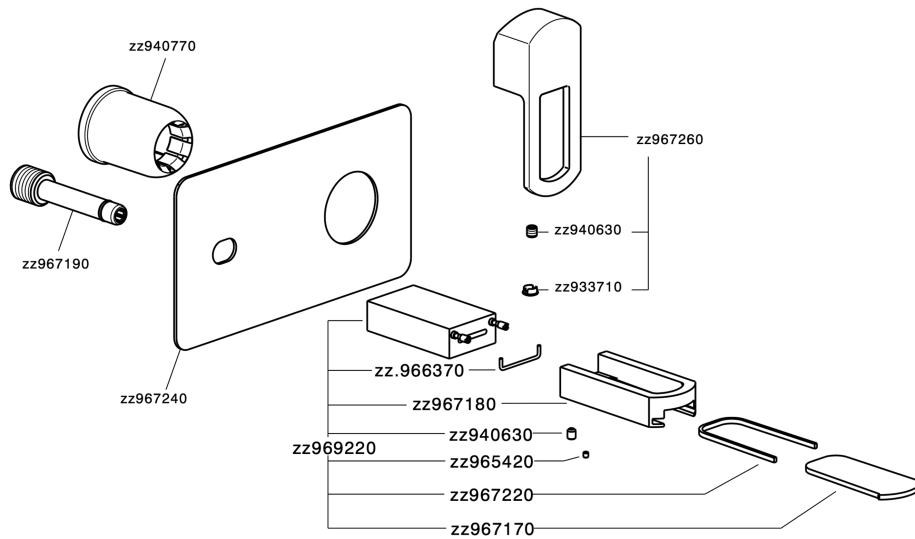

## Exposed part for single lever washbasin valve DADO\_DC005510

MODEL **DC005510**

Exposed part for single lever washbasin valve, without concealed part, spout plate available in chrome or smoked finish, spout L. 155 mm, for item Easy-Box ZB002450 and art. ZB025510

### CHARACTERISTICS

Installation **Concealed**

Required concealed parts **ZB002450**

## Exposed part for single lever washbasin valve DADO\_DC005510

DC005510

<https://en.huberitalia.com/exposed-part-for-single-lever-washbasin-valve-dado-dc005510>

CHARACTERISTICS

Installation	<b>Concealed</b>
Cartridge Spare Parts	<b>ZZ95409000</b>
<b>35 mm Cartridge</b>	
Concealed	<b>1</b>

Piastra/Plate/Plaque/Platte/Placa

2-3mm: XX 56-76

10mm: XX 48-68