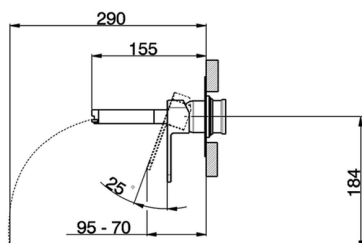

AVAILABLE FINISHINGS

- **21** 21 Chrome
- **2F** 2F Brushed Nickel
- **6U** 6U Chrome/Smoked