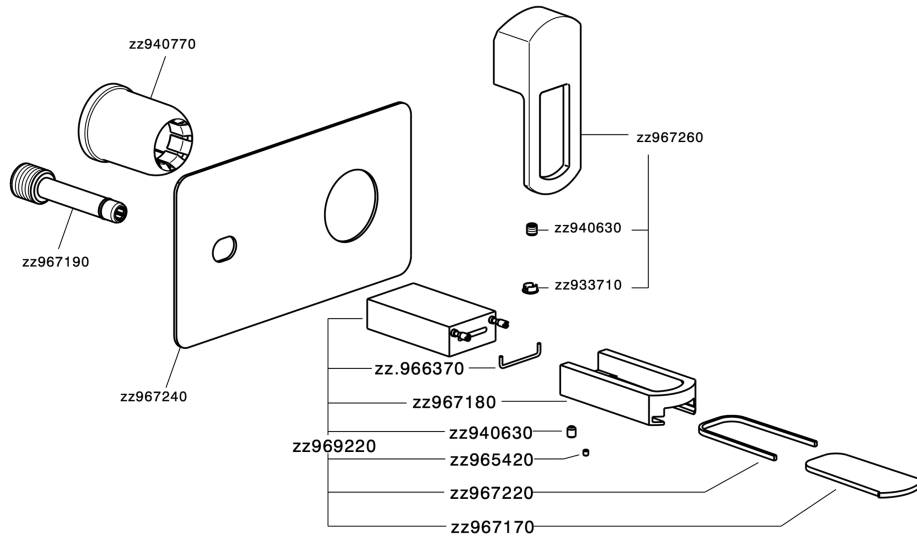

## Exposed part for single lever washbasin valve DADO\_DC005510

MODEL **DC005510**

Exposed part for single lever washbasin valve, without concealed part, spout plate available in chrome or smoked finish, spout L. 155 mm, for item Easy-Box ZB002450 and art. ZB025510

### CHARACTERISTICS

Installation **Concealed**  
 Required concealed parts **ZB002450**

## Exposed part for single lever washbasin valve DADO\_DC005510

DC005510

<https://en.huberitalia.com/exposed-part-for-single-lever-washbasin-valve-dado-dc005510>

CHARACTERISTICS

Installation	<b>Concealed</b>
Cartridge Spare Parts	<b>ZZ95409000</b>
<b>35 mm Cartridge</b>	
Concealed	<b>1</b>

Piastra/Plate/Plaque/Platte/Placa

2-3mm: XX 56-76

10mm: XX 48-68