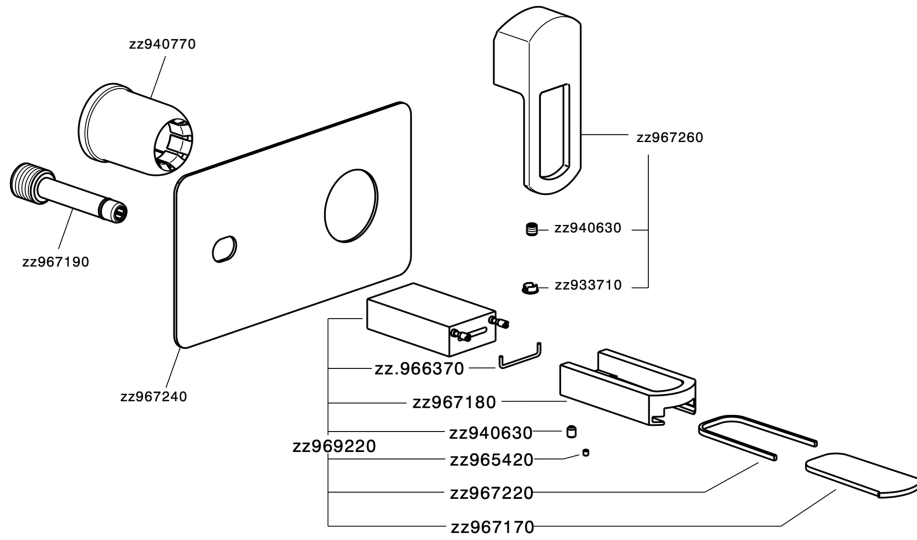

Exposed part for single lever washbasin valve DADO_DC005510

DC005510

<https://en.huberitalia.com/exposed-part-for-single-lever-washbasin-valve-dado-dc005510>

Concealed single lever washbasin mixer Easy-Box CONCEALED_ZB002450

ZB002450

<https://en.huberitalia.com/concealed-single-lever-washbasin-mixer-easy-box-concealed-zb002450>

2026-04-06