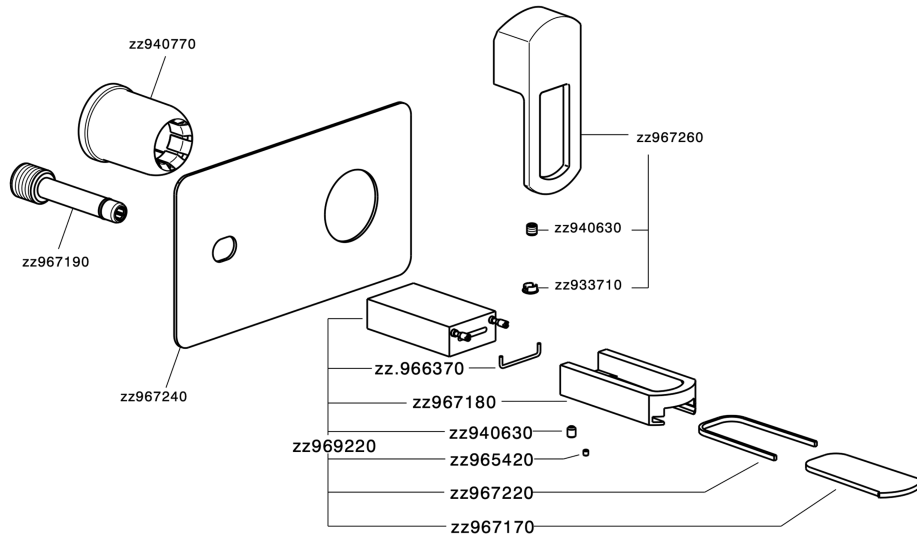

Exposed part for single lever washbasin valve DADO_DC005510

DC005510

<https://en.huberitalia.com/exposed-part-for-single-lever-washbasin-valve-dado-dc005510>

Concealed single lever washbasin mixer Easy-Box CONCEALED_ZB002450

ZB002450

<https://en.huberitalia.com/concealed-single-lever-washbasin-mixer-easy-box-concealed-zb002450>

2026-01-13