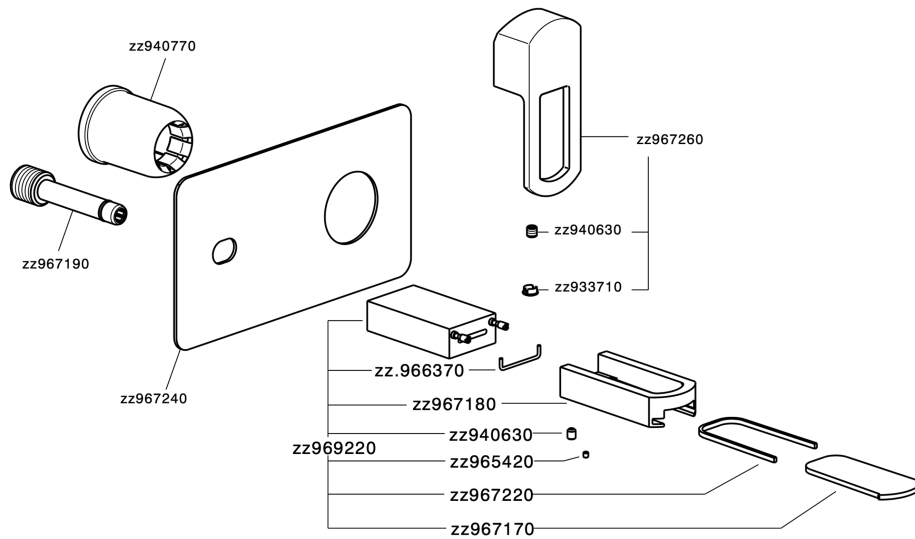

Exposed part for single lever washbasin valve DADO_DC005510

DC005510

<https://en.huberitalia.com/exposed-part-for-single-lever-washbasin-valve-dado-dc005510>

Concealed single lever washbasin mixer Easy-Box CONCEALED_ZB002450

ZB002450

<https://en.huberitalia.com/concealed-single-lever-washbasin-mixer-easy-box-concealed-zb002450>

2026-07-01