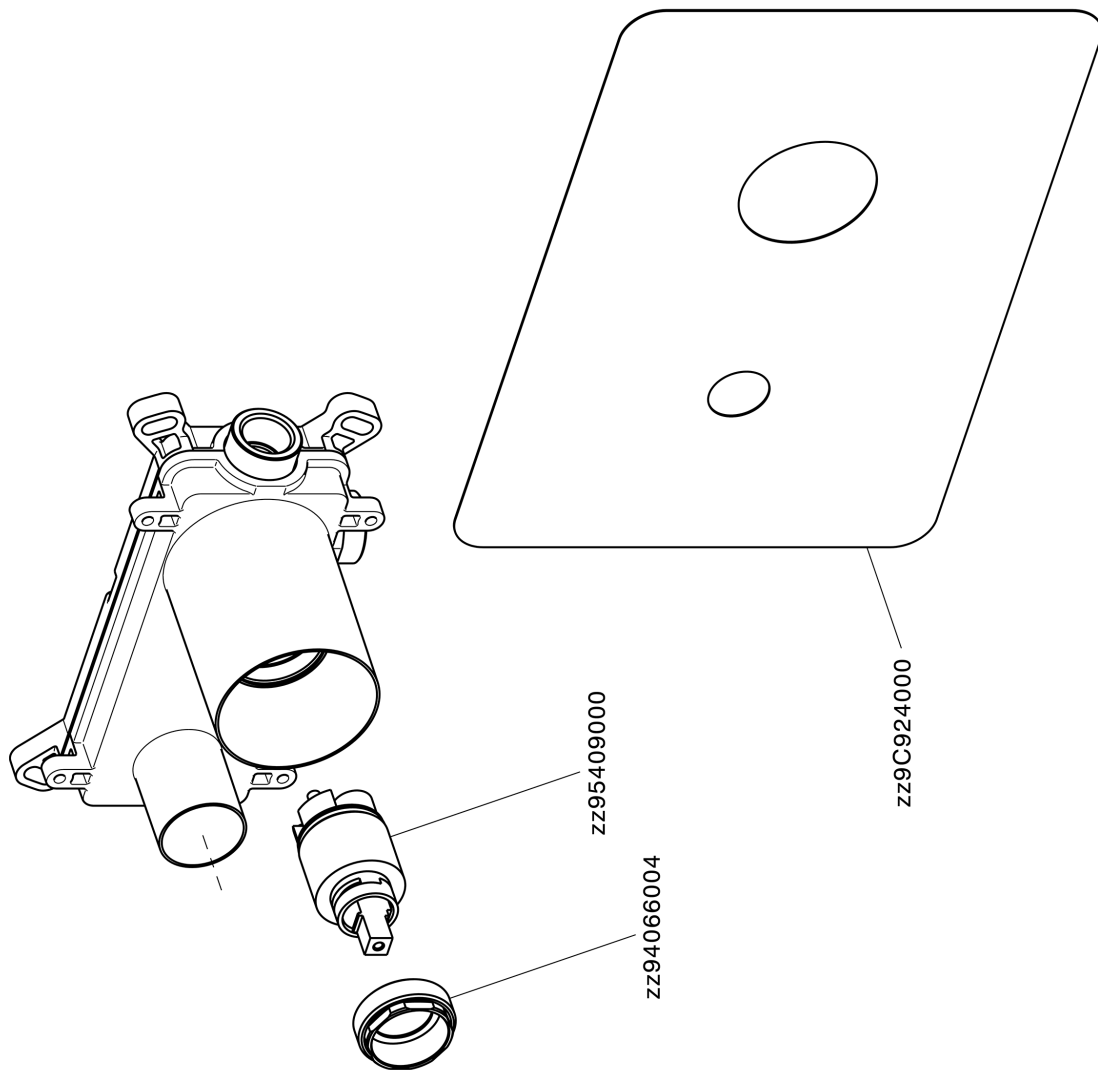

Exposed part for single lever washbasin valve DADO_DC005510

DC005510

<https://en.huberitalia.com/exposed-part-for-single-lever-washbasin-valve-dado-dc005510>

Concealed single lever washbasin mixer Easy-Box CONCEALED_ZB002450

ZB002450

<https://en.huberitalia.com/concealed-single-lever-washbasin-mixer-easy-box-concealed-zb002450>

2026-01-13