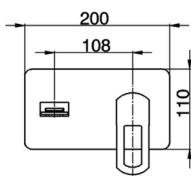

AVAILABLE FINISHINGS

- **21** 21 Chrome
- **2F** 2F Brushed Nickel
- **6U** 6U Chrome/Smoked