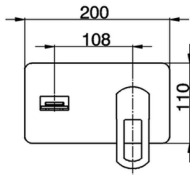

Exposed part for single lever washbasin valve DADO_DC005510

MODEL **DC005510**

Exposed part for single lever washbasin valve, without concealed part, spout plate available in chrome or smoked finish, spout L. 155 mm, for item Easy-Box ZB002450 and art. ZB025510

AVAILABLE FINISHINGS

-  **21** 21 Chrome
-  **2F** 2F Brushed Nickel
-  **6U** 6U Chrome/Smoked

CHARACTERISTICS

Installation **Concealed**
 Required concealed parts **ZB002450**

Exposed part for single lever washbasin valve DADO_DC005510

DC005510

<https://en.huberitalia.com/exposed-part-for-single-lever-washbasin-valve-dado-dc005510>

Concealed single lever washbasin mixer Easy-Box CONCEALED_ZB002450

MODEL **ZB002450**

Concealed single lever washbasin mixer
Easy-Box, with protection guard box, without trim kit

AVAILABLE FINISHINGS

CHARACTERISTICS

Installation	Concealed
Cartridge Spare Parts	ZZ95409000
35 mm Cartridge	
Concealed	1

Piastra/Plate/Plaque/Platte/Placa

2-3mm: XX 56-76

10mm: XX 48-68

DeviaStop

The Huber Devia Stop technology allows to adjust the water flow and to direct it to the selected output point (overhead soaker, hand shower, etc).