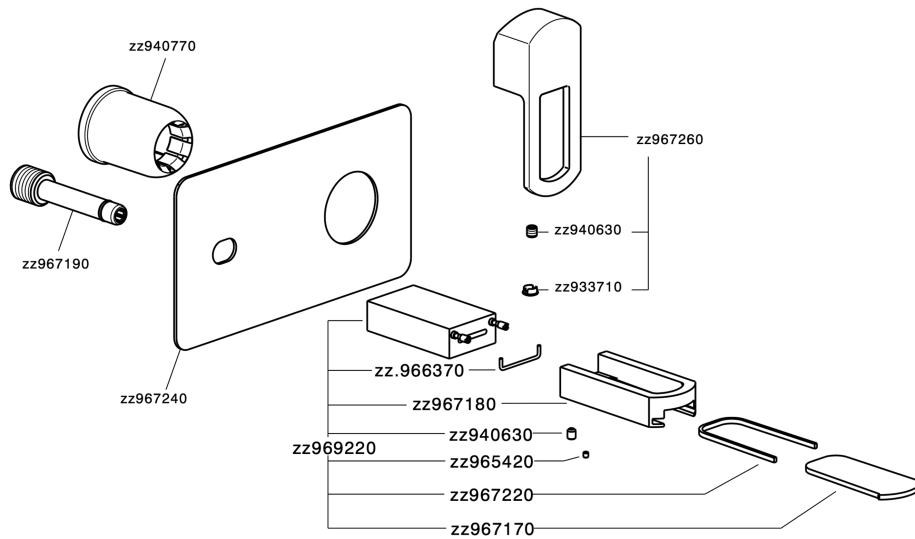

## Exposed part for single lever washbasin valve DADO\_DC005510

MODEL **DC005510**

Exposed part for single lever washbasin valve, without concealed part, spout plate available in chrome or smoked finish, spout L. 155 mm, for item Easy-Box ZB002450 and art. ZB025510

### CHARACTERISTICS

Installation **Concealed**  
 Required concealed parts **ZB002450**

## Exposed part for single lever washbasin valve DADO\_DC005510

DC005510

<https://en.huberitalia.com/exposed-part-for-single-lever-washbasin-valve-dado-dc005510>

CHARACTERISTICS

Installation	<b>Concealed</b>
Cartridge Spare Parts	<b>ZZ95409000</b>
<b>35 mm Cartridge</b>	
Concealed	<b>1</b>

Piastra/Plate/Plaque/Platte/Placa

2-3mm: XX 56-76

10mm: XX 48-68