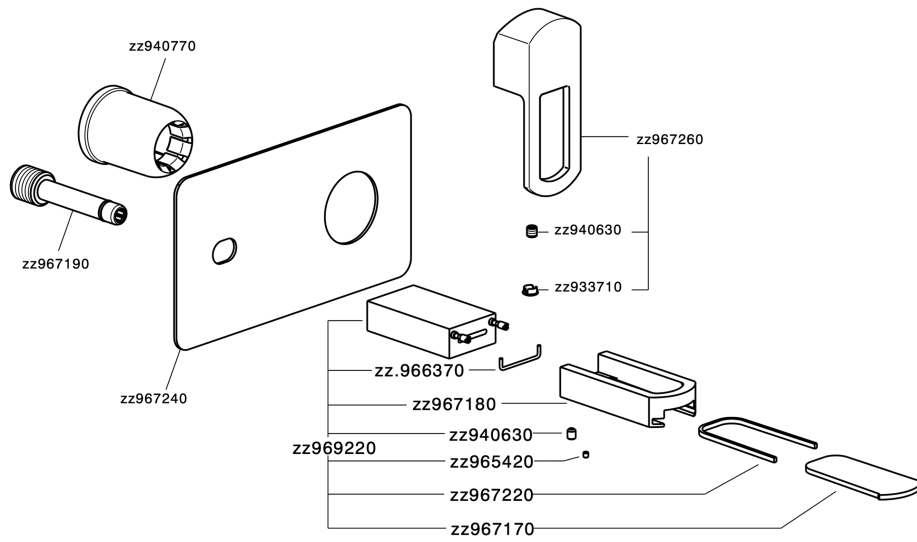

Exposed part for single lever washbasin valve DADO_DC005510

MODEL **DC005510**

Exposed part for single lever washbasin valve, without concealed part, spout plate available in chrome or smoked finish, spout L. 155 mm, for item Easy-Box ZB002450 and art. ZB025510

AVAILABLE FINISHINGS

-  **21** 21 Chrome
-  **2F** 2F Brushed Nickel
-  **6U** 6U Chrome/Smoked

CHARACTERISTICS

Installation **Concealed**
 Required concealed parts **ZB002450**

Exposed part for single lever washbasin valve DADO_DC005510

DC005510

<https://en.huberitalia.com/exposed-part-for-single-lever-washbasin-valve-dado-dc005510>

Concealed single lever washbasin mixer Easy-Box CONCEALED_ZB002450

MODEL **ZB002450**

Concealed single lever washbasin mixer
Easy-Box, with protection guard box, without trim kit

AVAILABLE FINISHINGS

CHARACTERISTICS

Installation	Concealed
Cartridge Spare Parts	ZZ95409000
35 mm Cartridge	
Concealed	1

Piastra/Plate/Plaque/Platte/Placa

2-3mm: XX 56-76

10mm: XX 48-68

DeviaStop

The Huber Devia Stop technology allows to adjust the water flow and to direct it to the selected output point (overhead soaker, hand shower, etc).