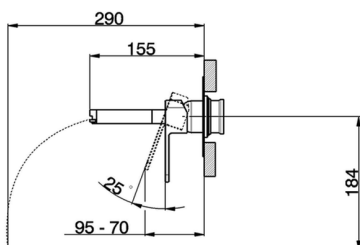

AVAILABLE FINISHINGS

- **21** 21 Chrome
- **2F** 2F Brushed Nickel
- **6U** 6U Chrome/Smoked