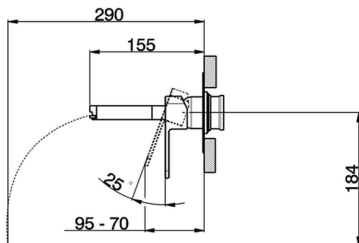

Exposed part for single lever washbasin valve DADO_DC005510

MODEL **DC005510**

Exposed part for single lever washbasin valve, without concealed part, spout plate available in chrome or smoked finish, spout L. 155 mm, for item Easy-Box ZB002450 and art. ZB025510

AVAILABLE FINISHINGS

-  **21** 21 Chrome
-  **2F** 2F Brushed Nickel
-  **6U** 6U Chrome/Smoked

CHARACTERISTICS

Installation **Concealed**
 Required concealed parts **ZB002450**

Exposed part for single lever washbasin valve DADO_DC005510

DC005510

<https://en.huberitalia.com/exposed-part-for-single-lever-washbasin-valve-dado-dc005510>

Concealed single lever washbasin mixer Easy-Box CONCEALED_ZB002450

MODEL **ZB002450**

Concealed single lever washbasin mixer
Easy-Box, with protection guard box, without trim kit

AVAILABLE FINISHINGS

CHARACTERISTICS

Installation	Concealed
Cartridge Spare Parts	ZZ95409000
35 mm Cartridge	
Concealed	1

Piastra/Plate/Plaque/Platte/Placa

2-3mm: XX 56-76

10mm: XX 48-68

DeviaStop

The Huber Devia Stop technology allows to adjust the water flow and to direct it to the selected output point (overhead soaker, hand shower, etc).