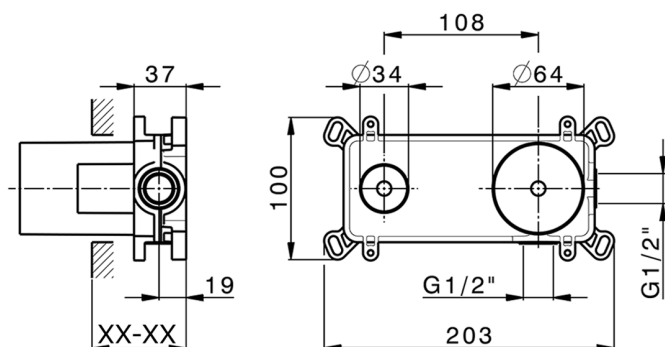

Exposed part for single lever washbasin valve DADO_DC005510

MODEL **DC005510**

Exposed part for single lever washbasin valve, without concealed part, spout plate available in chrome or smoked finish, spout L. 155 mm, for item Easy-Box ZB002450 and art. ZB025510

AVAILABLE FINISHINGS

-  **21** 21 Chrome
-  **2F** 2F Brushed Nickel
-  **6U** 6U Chrome/Smoked

CHARACTERISTICS

Installation **Concealed**
 Required concealed parts **ZB002450**

Exposed part for single lever washbasin valve DADO_DC005510

DC005510

<https://en.huberitalia.com/exposed-part-for-single-lever-washbasin-valve-dado-dc005510>

Concealed single lever washbasin mixer Easy-Box CONCEALED_ZB002450

MODEL **ZB002450**

Concealed single lever washbasin mixer
Easy-Box, with protection guard box, without trim kit

AVAILABLE FINISHINGS

CHARACTERISTICS

Installation	Concealed
Cartridge Spare Parts	ZZ95409000
35 mm Cartridge	
Concealed	1

Piastra/Plate/Plaque/Platte/Placa

2-3mm: XX 56-76

10mm: XX 48-68

DeviaStop

The Huber Devia Stop technology allows to adjust the water flow and to direct it to the selected output point (overhead soaker, hand shower, etc).