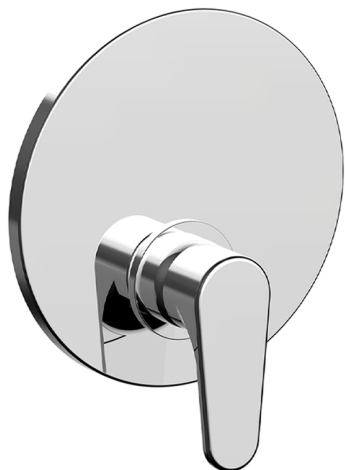

## Exposed part for Single Lever One Box Valve H3\_AH0BM010

MODEL **AH0BM010**

Exposed part for Single Lever One Box Valve, 1 Outlet, Minimum depth of installation: 67 mm, without concealed part, for items ZB00B030-ZB00B031

### CHARACTERISTICS

Cartridge Spare Parts **ZZ97179000**

**35 mm Cartridge**

Installation **Concealed**

Required concealed parts **ZB00B031**

**ZB00B030**

## Exposed part for Single Lever One Box Valve H3\_AH0BM010

AH0BM010

<https://en.huberitalia.com/exposed-part-for-single-lever-one-box-valve-h3-ah0bm010>

## One Box Universal Concealed Part ONE BOX\_ZB00B031

MODEL **ZB00B031**

One Box Universal Concealed Part, for 1 or 2 or 3 outlet thermostatic or single lever, without trim kit, with noise reducers, with sealing gasket