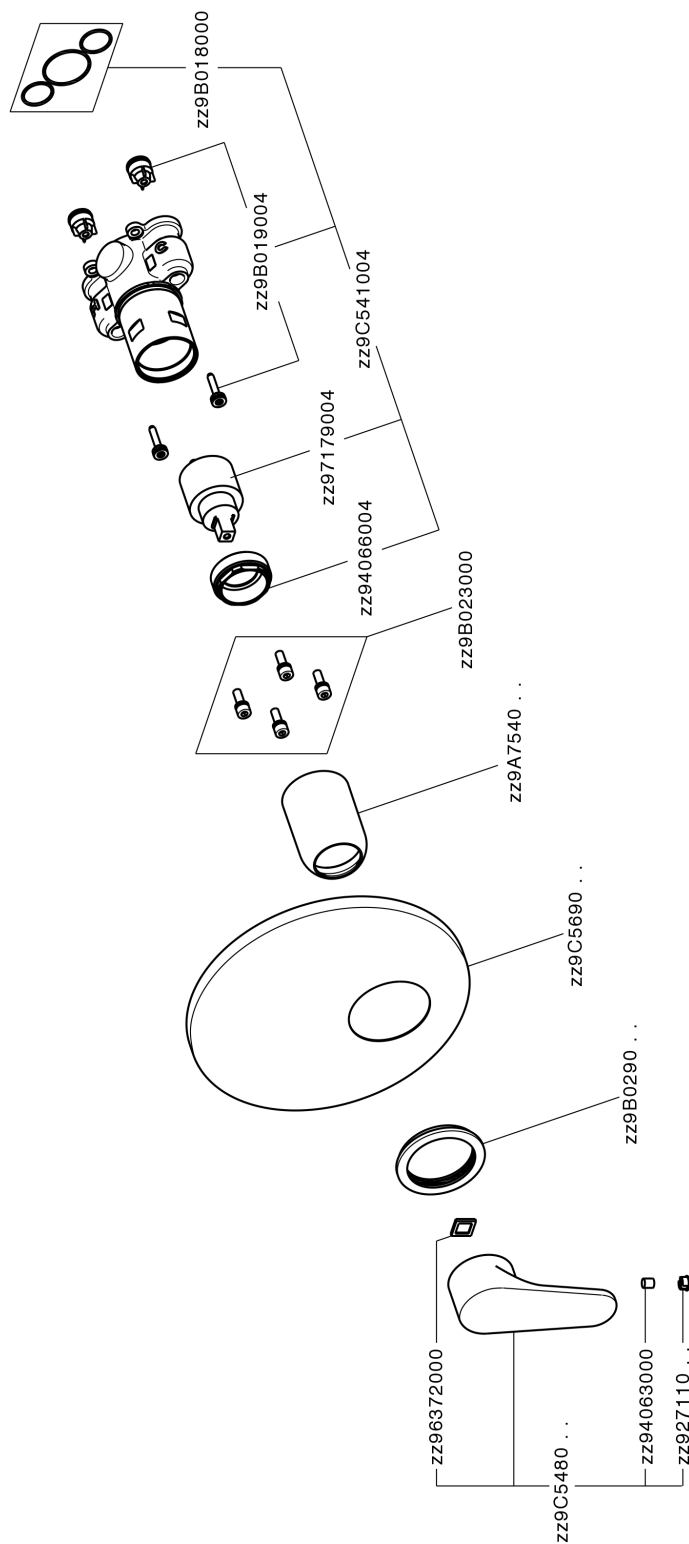

## Exposed part for Single Lever One Box Valve H3\_AH0BM010

MODEL **AH0BM010**

Exposed part for Single Lever One Box Valve, 1 Outlet, Minimum depth of installation: 67 mm, without concealed part, for items ZB00B030-ZB00B031

### CHARACTERISTICS

Cartridge Spare Parts **ZZ97179000**

**35 mm Cartridge**

Installation **Concealed**

Required concealed parts **ZB00B031**

**ZB00B030**

## Exposed part for Single Lever One Box Valve H3\_AH0BM010

AH0BM010

<https://en.huberitalia.com/exposed-part-for-single-lever-one-box-valve-h3-ah0bm010>

## One Box Universal Concealed Part ONE BOX\_ZB00B031

MODEL **ZB00B031**

One Box Universal Concealed Part, for 1 or 2 or 3 outlet thermostatic or single lever, without trim kit, with noise reducers, with sealing gasket