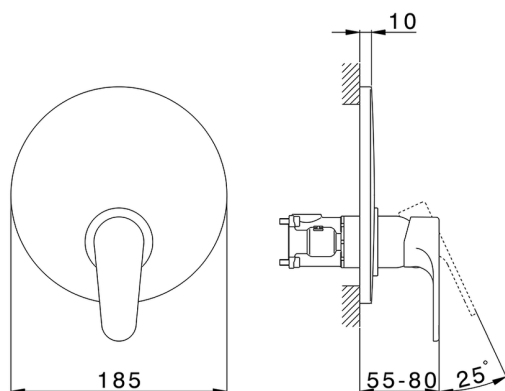

## Exposed part for Single Lever One Box Valve H3\_AH0BM010

MODEL **AH0BM010**

Exposed part for Single Lever One Box Valve, 1 Outlet, Minimum depth of installation: 67 mm, without concealed part, for items ZB00B030-ZB00B031

### CHARACTERISTICS

Cartridge Spare Parts **ZZ97179000**

**35 mm Cartridge**

Installation **Concealed**

Required concealed parts **ZB00B031**

**ZB00B030**