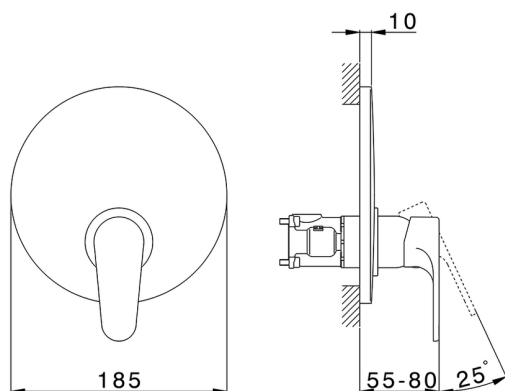

Exposed part for Single Lever One Box Valve H3_AH0BM010

MODEL **AH0BM010**

Exposed part for Single Lever One Box Valve, 1 Outlet, Minimum depth of installation: 67 mm, without concealed part, for items ZB00B030-ZB00B031

AVAILABLE FINISHINGS

-  **21** 21 Chrome
-  **2F** 2F Brushed Nickel
-  **40** 40 Matt Black

CHARACTERISTICS

Cartridge Spare Parts **ZZ97179000**

35 mm Cartridge

Installation **Concealed**

Required concealed parts **ZB00B031**

ZB00B030

Exposed part for Single Lever One Box Valve H3_AH0BM010

AH0BM010

<https://en.huberitalia.com/exposed-part-for-single-lever-one-box-valve-h3-ah0bm010>

One Box Universal Concealed Part ONE BOX_ZB00B031