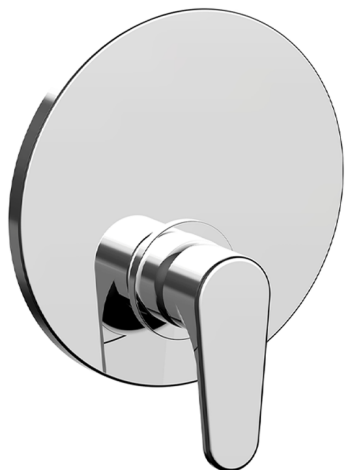

Exposed part for Single Lever One Box Valve H3_AH0BM010

MODEL **AH0BM010**

Exposed part for Single Lever One Box Valve, 1 Outlet, Minimum depth of installation: 67 mm, without concealed part, for items ZB00B030-ZB00B031

AVAILABLE FINISHINGS

-  **21** 21 Chrome
-  **2F** 2F Brushed Nickel
-  **40** 40 Matt Black

CHARACTERISTICS

Cartridge Spare Parts **ZZ97179000**

35 mm Cartridge

Installation **Concealed**

Required concealed parts **ZB00B031**

ZB00B030

Exposed part for Single Lever One Box Valve H3_AH0BM010

AH0BM010

<https://en.huberitalia.com/exposed-part-for-single-lever-one-box-valve-h3-ah0bm010>

One Box Universal Concealed Part ONE BOX_ZB00B031

MODEL **ZB00B031**

One Box Universal Concealed Part, for 1 or 2 or 3 outlet thermostatic or single lever, without trim kit, with noise reducers, with sealing gasket

AVAILABLE FINISHINGS

CHARACTERISTICS

Concealed	1
Installation	Concealed