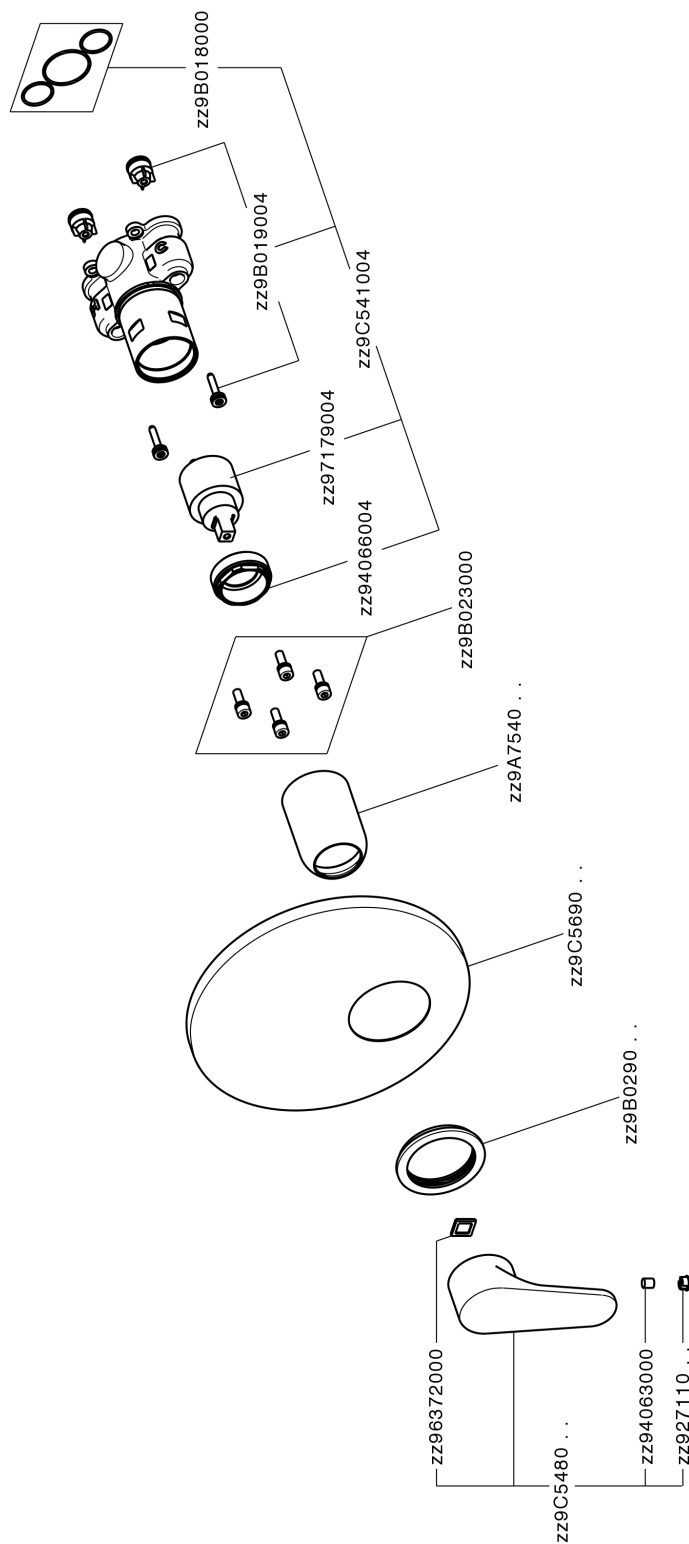

Exposed part for Single Lever One Box Valve H3_AH0BM010

MODEL **AH0BM010**

Exposed part for Single Lever One Box Valve, 1 Outlet, Minimum depth of installation: 67 mm, without concealed part, for items ZB00B030-ZB00B031

AVAILABLE FINISHINGS

-  **21** 21 Chrome
-  **2F** 2F Brushed Nickel
-  **40** 40 Matt Black

CHARACTERISTICS

Cartridge Spare Parts **ZZ97179000**

35 mm Cartridge

Installation **Concealed**

Required concealed parts **ZB00B031**

ZB00B030

Exposed part for Single Lever One Box Valve H3_AH0BM010

AH0BM010

<https://en.huberitalia.com/exposed-part-for-single-lever-one-box-valve-h3-ah0bm010>

One Box Universal Concealed Part ONE BOX_ZB00B031

MODEL **ZB00B031**

One Box Universal Concealed Part, for 1 or 2 or 3 outlet thermostatic or single lever, without trim kit, with noise reducers, with sealing gasket

AVAILABLE FINISHINGS

CHARACTERISTICS

Concealed	1
Installation	Concealed