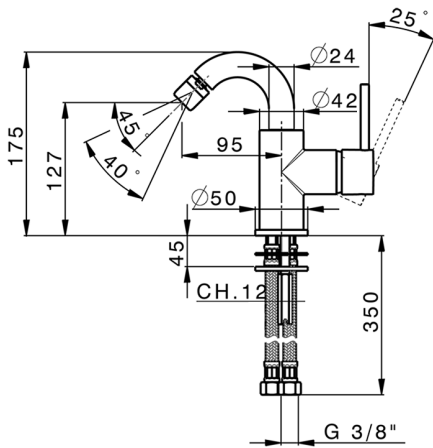

Single lever bidet mixer EnergySave K2_K2002565

MODEL **K2002565**

Single lever bidet mixer EnergySave, swivel spout, without waste, G.3/8" stainless steel flexible hose

AVAILABLE FINISHINGS

-  **21** 21 Chrome
-  **26** 26 Old Copper
-  **2F** 2F Brushed Nickel
-  **2W** 2W Brushed Gold
-  **40** 40 Matt Black
-  **4Q** 4Q Matt White

CHARACTERISTICS

Cartridge Spare Parts **ZZ95409000**

35 mm Cartridge

EcoStop

EcoStop feature limits water flow to approximately 50% of maximum output with one point of resistance on setting. Push slightly past the middle stop only when full water output is required. This will save water up to 50%.

EnergySave

Thanks to the EnergySave device, only cold water will be drawn if the lever is operated in the central position, so that the water heater will not be engaged and no hot water wasted, leading to considerable savings in energy and costs. The temperature can be adjusted by rotating the lever to the left, until the desired temperature is reached.