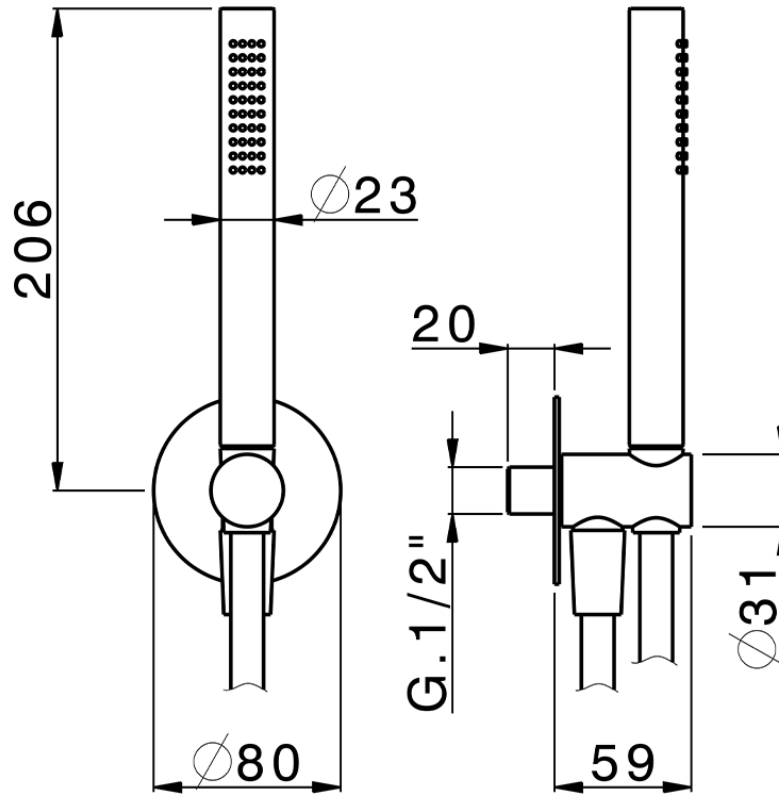

Shower set with wall elbow PUSH&SHOWER_SS0G5100

SS0G5100

<https://en.huberitalia.com/shower-set-with-wall-elbow-pushshower-ss0g5100>

2024-09-19