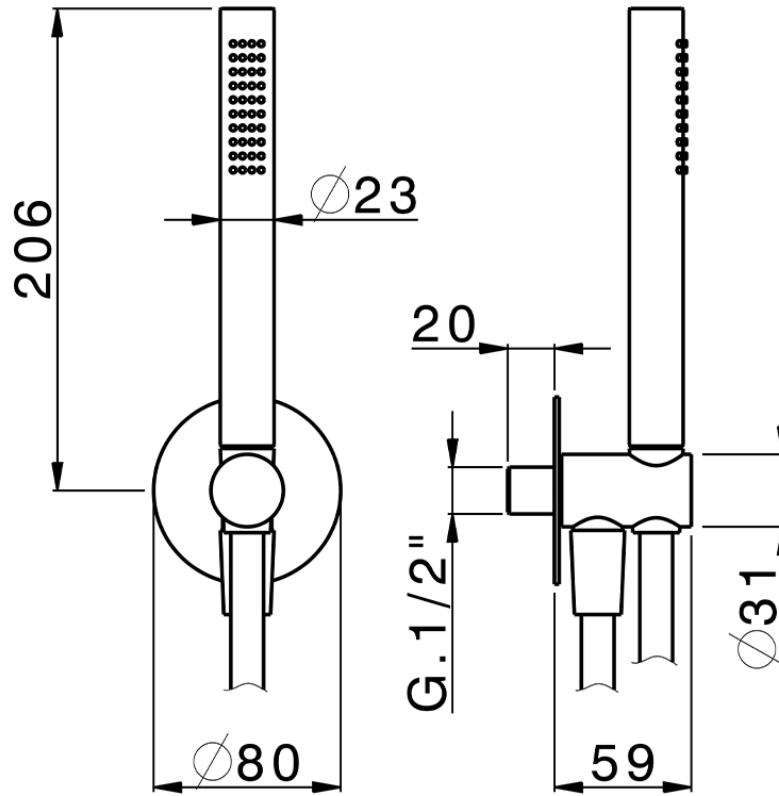

Shower set with wall elbow PUSH&SHOWER_SS0G5100

SS0G5100

<https://en.huberitalia.com/shower-set-with-wall-elbow-pushshower-ss0g5100>

2024-09-20