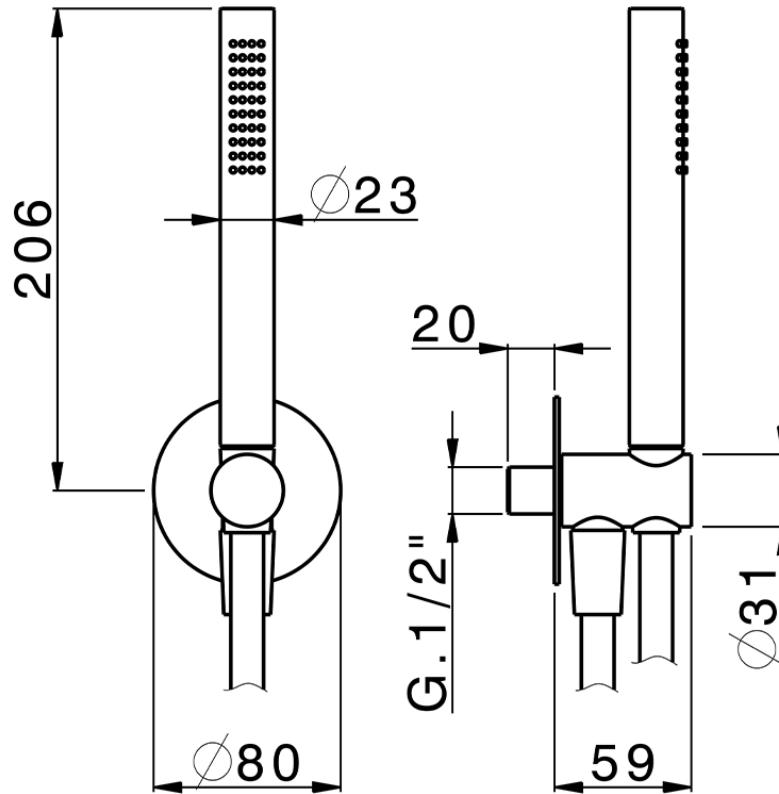

Shower set with wall elbow PUSH&SHOWER_SS0G5100

SS0G5100

<https://en.huberitalia.com/shower-set-with-wall-elbow-pushshower-ss0g5100>

2024-09-19