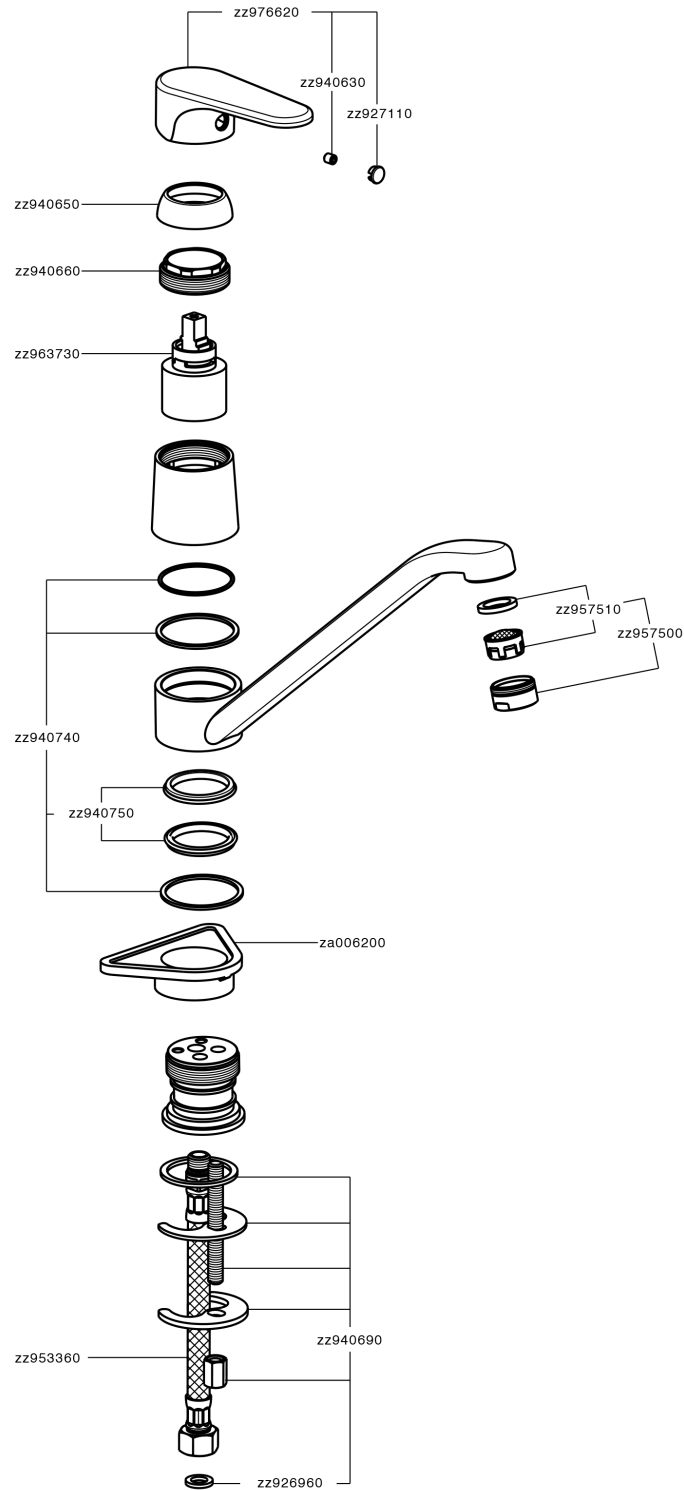

Single lever sink mixer Energysave KITCHEN_AH000585

AH000585

<https://en.huberitalia.com/single-lever-sink-mixer-energysave-kitchen-ah000585>

2026-04-09