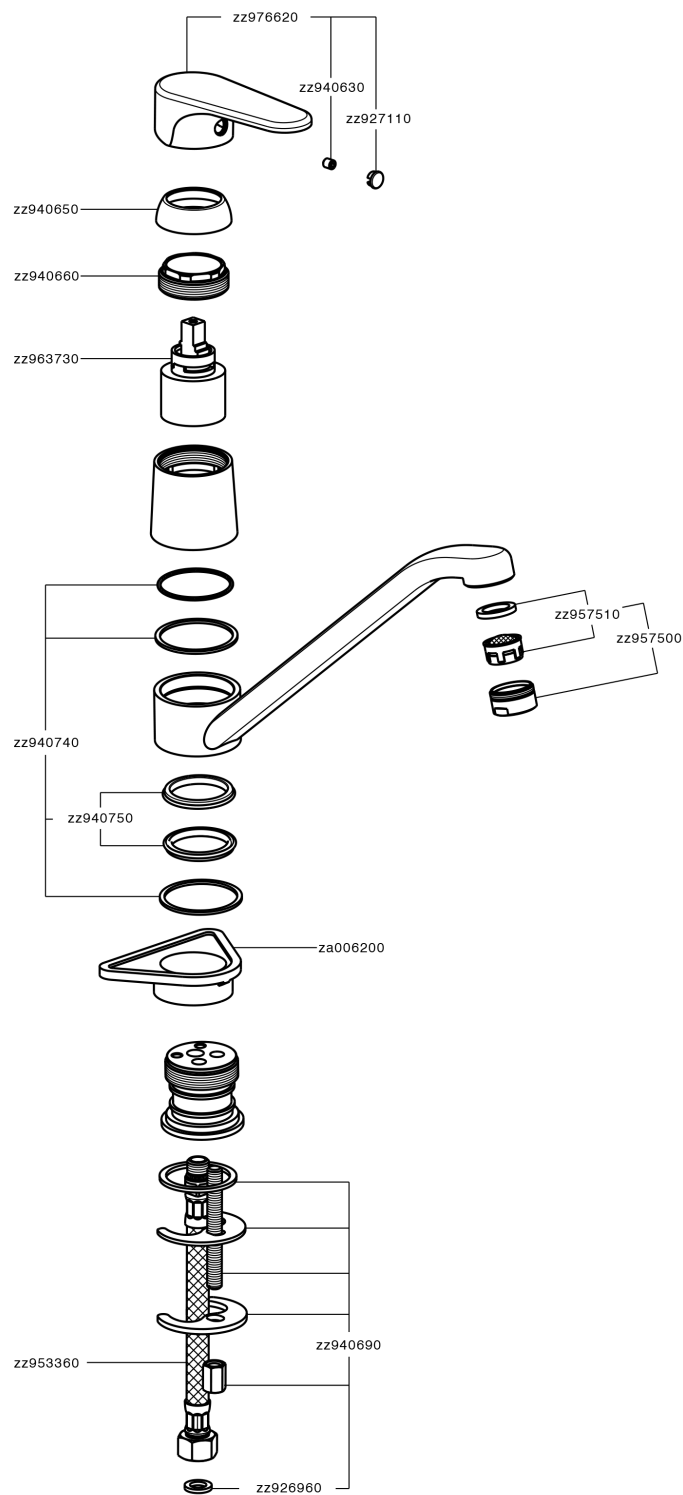

Single lever sink mixer Energysave KITCHEN_AH000585

AH000585

<https://en.huberitalia.com/single-lever-sink-mixer-energysave-kitchen-ah000585>

2026-05-16