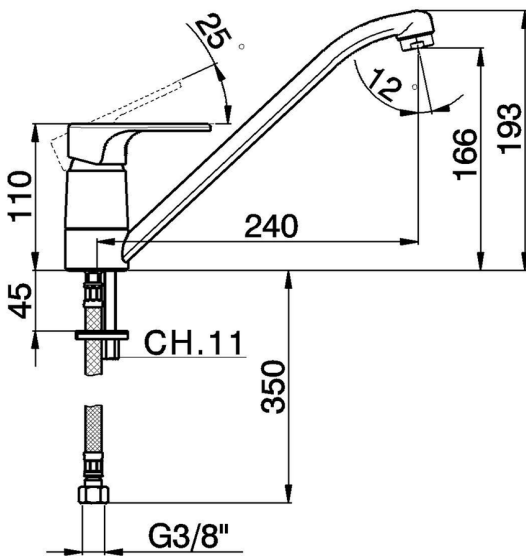

## Single lever sink mixer Energysave KITCHEN\_AH000585

MODEL **AH000585**

Single lever sink mixer Energysave, swivel spout, G.3/8" stainless steel flexible hoses

### CHARACTERISTICS

Cartridge Spare Parts **ZZ96373000**

**35 mm Cartridge**