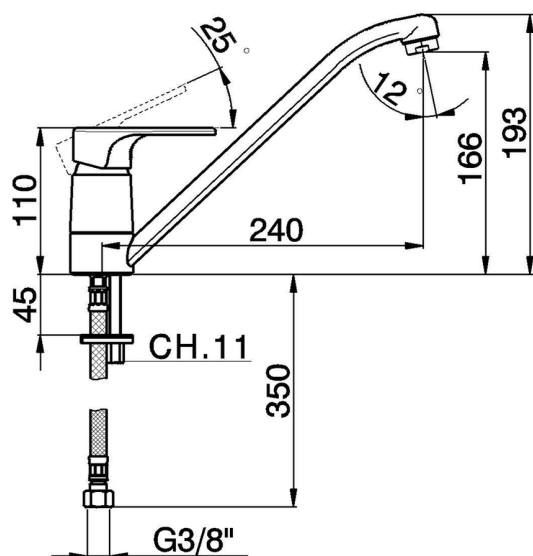

## Single lever sink mixer Energysave KITCHEN\_AH000585

MODEL **AH000585**

Single lever sink mixer Energysave, swivel spout, G.3/8" stainless steel flexible hoses

### CHARACTERISTICS

Cartridge Spare Parts **ZZ96373000**

**35 mm Cartridge**

#### EcoStop

EcoStop feature limits water flow to approximately 50% of maximum output with one point of resistance on setting. Push slightly past the middle stop only when full water output is required. This will save water up to 50%.