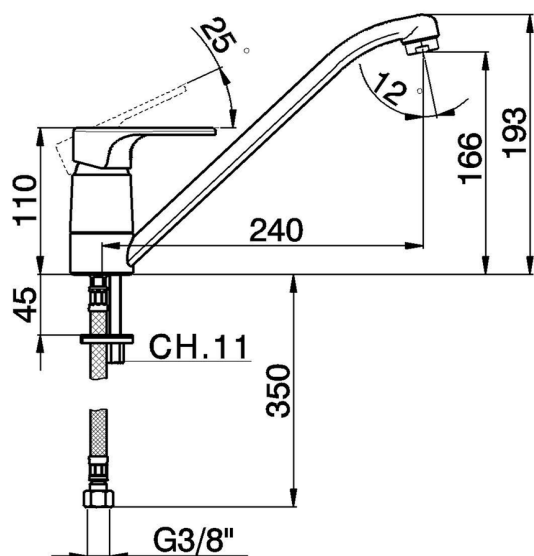

Single lever sink mixer Energysave KITCHEN_AH000585

MODEL **AH000585**

Single lever sink mixer Energysave, swivel spout, G.3/8" stainless steel flexible hoses

AVAILABLE FINISHINGS

-  **21** 21 Chrome
-  **2F** 2F Brushed Nickel
-  **40** 40 Matt Black

CHARACTERISTICS

Cartridge Spare Parts **ZZ96373000**

35 mm Cartridge

Hygienic Spray

Shut-off Hand shower, for sanitary cleaning.

EcoStop

EcoStop feature limits water flow to approximately 50% of maximum output with one point of resistance on setting. Push slightly past the middle stop only when full water output is required. This will save water up to 50%.

EnergySave

Thanks to the EnergySave device, only cold water will be drawn if the lever is operated in the central position, so that the water heater will not be engaged and no hot water wasted, leading to considerable savings in energy and costs. The temperature can be adjusted by rotating the lever to the left, until the desired temperature is reached.