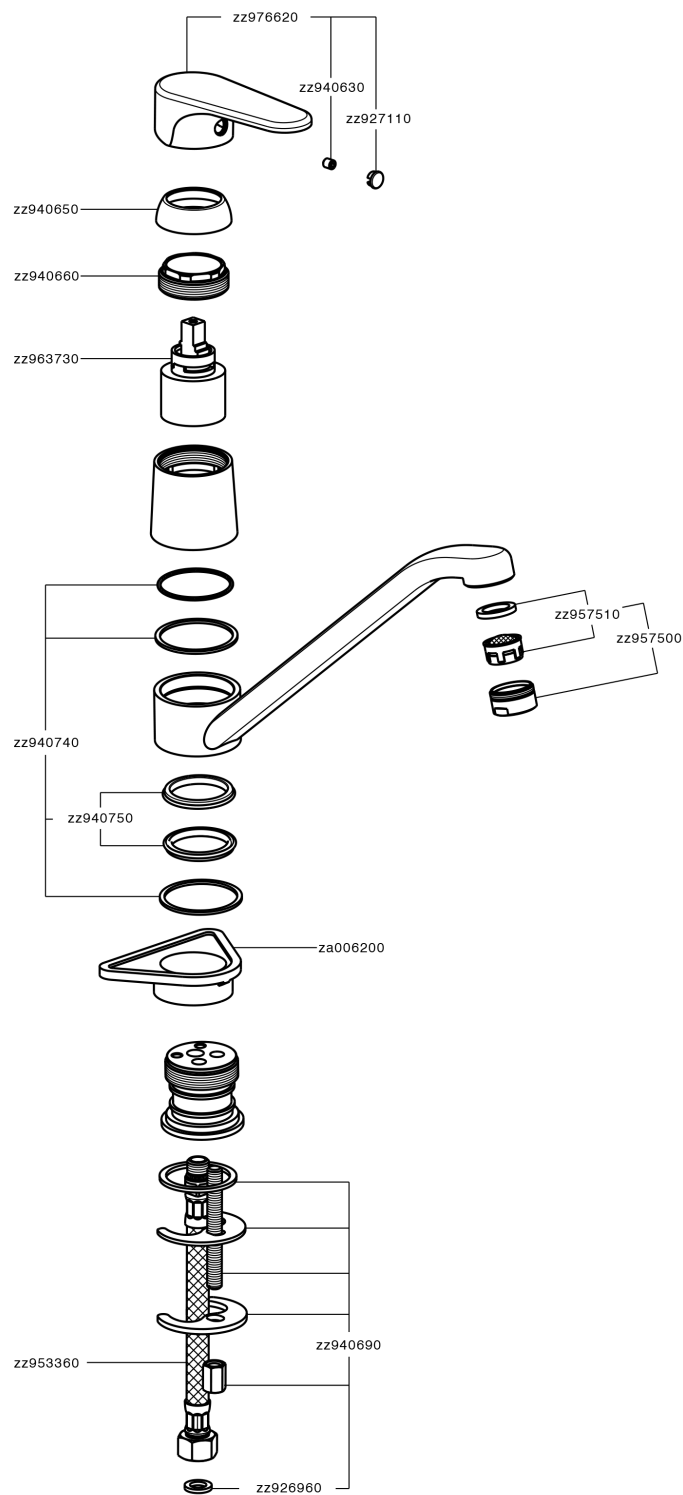

Single lever sink mixer Energysave KITCHEN_AH000585

AH000585

<https://en.huberitalia.com/single-lever-sink-mixer-energysave-kitchen-ah000585>

2026-04-06