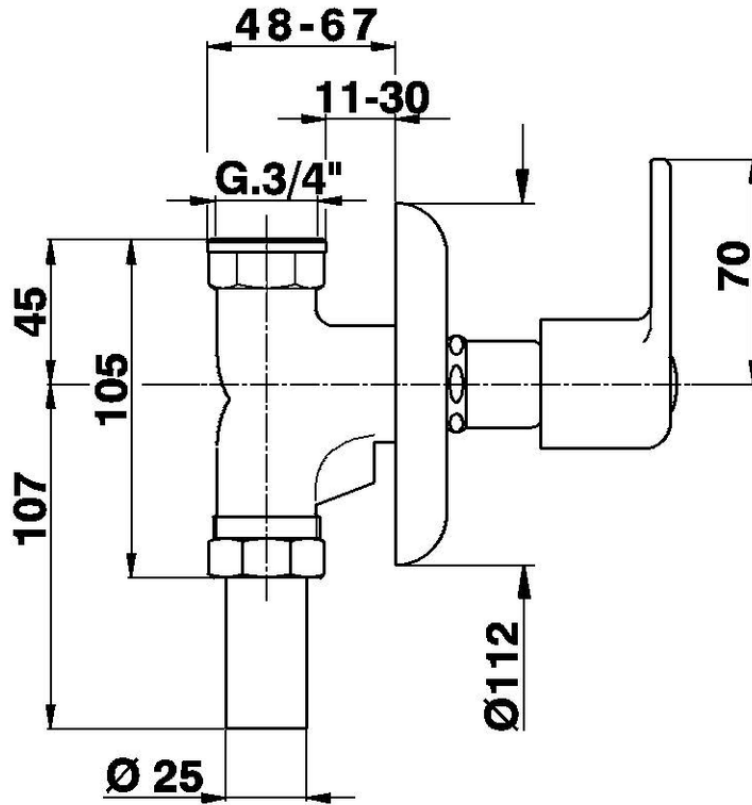

G.3/4" Concealed rapid flow valve COMPONENTS_ZB002710

ZB002710

<https://en.huberitalia.com/g-3-4-concealed-rapid-flow-valve-components-zb002710>

2026-04-27