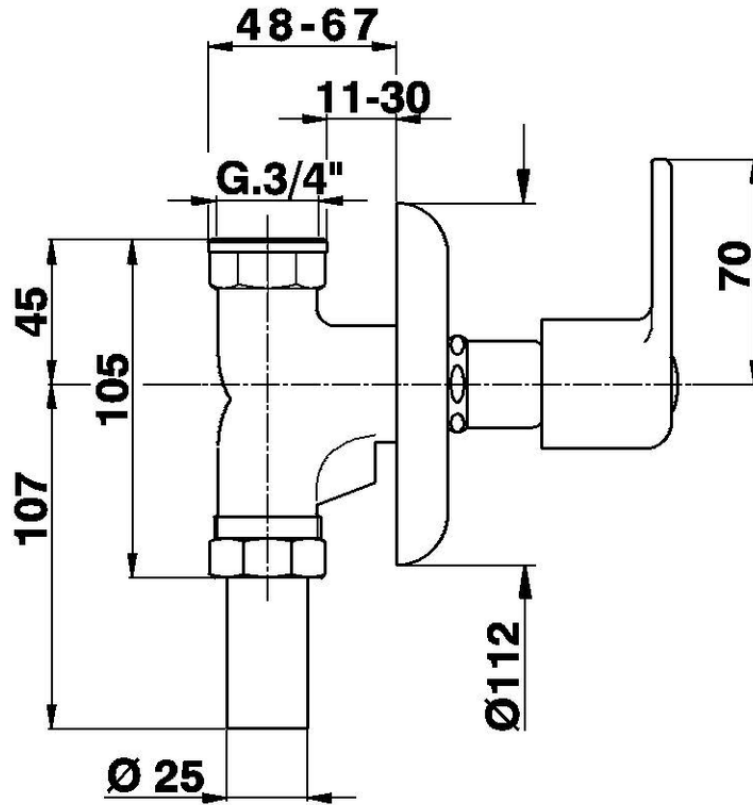

G.3/4" Concealed rapid flow valve COMPONENTS\_ZB002710

ZB002710

<https://en.huberitalia.com/g-3-4-concealed-rapid-flow-valve-components-zb002710>

2026-06-28