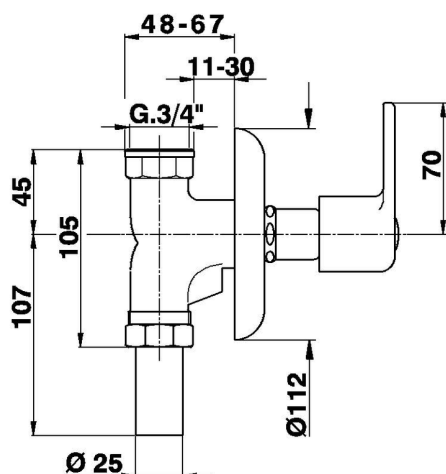

G.3/4" Concealed rapid flow valve COMPONENTS_ZB002710

MODEL **ZB002710**

G.3/4" Concealed rapid flow valve

AVAILABLE FINISHINGS

 **21** 21 Chrome

CHARACTERISTICS

Installation **Concealed**

2026-06-29