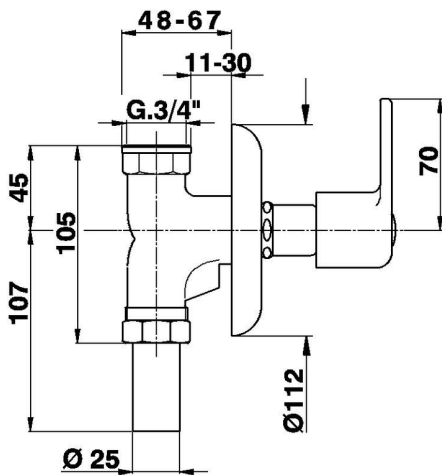

**G.3/4" Concealed rapid flow valve COMPONENTS\_ZB002710**

MODEL **ZB002710**

G.3/4" Concealed rapid flow valve

AVAILABLE FINISHINGS

 **21** 21 Chrome

CHARACTERISTICS

Installation **Concealed**

2026-04-08