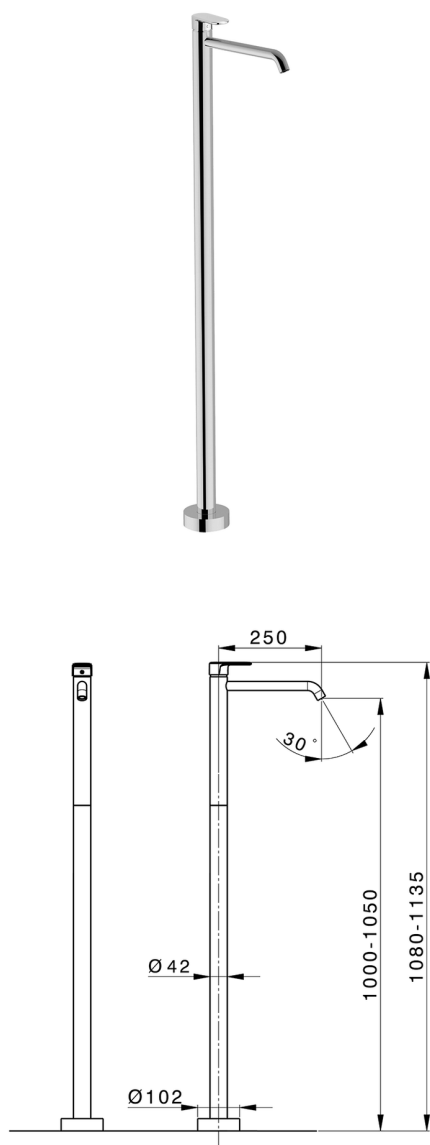

Exposed part for single basin on the floor LEVITY_LY014510

MODEL **LY014510**

Exposed part for single basin on the floor, without concealed part, for item ZB004510

AVAILABLE FINISHINGS

-  **21** 21 Chrome
-  **2B** 2B Polished Nickel
-  **2F** 2F Brushed Nickel
-  **40** 40 Matt Black
-  **4Q** 4Q Matt White

CHARACTERISTICS

Cartridge Spare Parts **ZZ99672000**

35 mm Cartridge

Installation **Concealed**

Required concealed parts **ZB004510**

EcoStop

EcoStop feature limits water flow to approximately 50% of maximum output with one point of resistance on setting. Push slightly past the middle stop only when full water output is required. This will save water up to 50%.

Concealed part single lever free-standing CONCEALED_ZB004510

MODEL **ZB004510**

Floor mounted concealed part, for free-standing mixer

AVAILABLE FINISHINGS

 **04** 04 Without finishing

CHARACTERISTICS

Installation	Concealed
Concealed	1