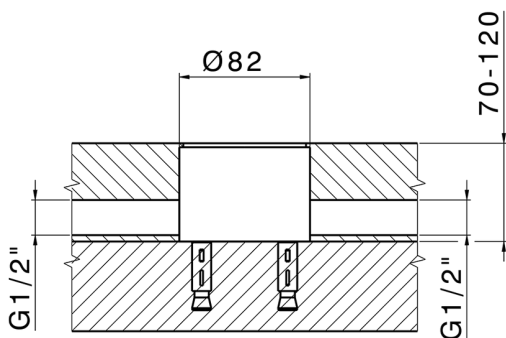

Exposed part for single basin on the floor LEVITY_LY014510

MODEL **LY014510**

Exposed part for single basin on the floor, without concealed part, for item ZB004510

AVAILABLE FINISHINGS

-  **21** 21 Chrome
-  **2B** 2B Polished Nickel
-  **2F** 2F Brushed Nickel
-  **40** 40 Matt Black
-  **4Q** 4Q Matt White

CHARACTERISTICS

Cartridge Spare Parts **ZZ99672000**

35 mm Cartridge

Installation **Concealed**

Required concealed parts **ZB004510**

EcoStop

EcoStop feature limits water flow to approximately 50% of maximum output with one point of resistance on setting. Push slightly past the middle stop only when full water output is required. This will save water up to 50%.

Concealed part single lever free-standing CONCEALED_ZB004510

MODEL **ZB004510**

Floor mounted concealed part, for free-standing mixer

AVAILABLE FINISHINGS

 **04** 04 Without finishing

CHARACTERISTICS

Installation	Concealed
Concealed	1