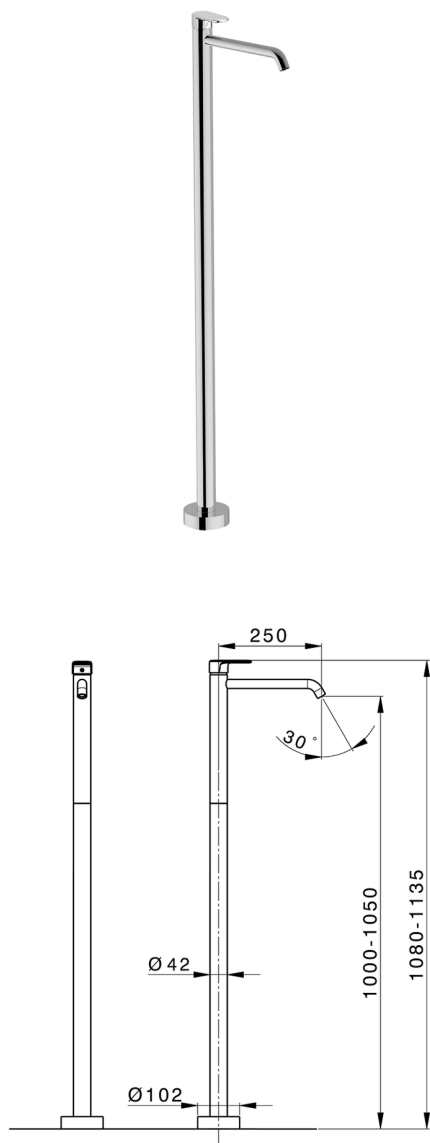

Exposed part for single basin on the floor LEVITY_LY014510

MODEL **LY014510**

Exposed part for single basin on the floor, without concealed part, for item ZB004510

AVAILABLE FINISHINGS

-  **21** 21 Chrome
-  **2B** 2B Polished Nickel
-  **2F** 2F Brushed Nickel
-  **40** 40 Matt Black
-  **4Q** 4Q Matt White

CHARACTERISTICS

Cartridge Spare Parts **ZZ99672000**

35 mm Cartridge

Installation **Concealed**

Required concealed parts **ZB004510**

EcoStop

EcoStop feature limits water flow to approximately 50% of maximum output with one point of resistance on setting. Push slightly past the middle stop only when full water output is required. This will save water up to 50%.

Concealed part single lever free-standing CONCEALED_ZB004510

MODEL **ZB004510**

Floor mounted concealed part, for free-standing mixer

AVAILABLE FINISHINGS

 **04** 04 Without finishing

CHARACTERISTICS

Installation	Concealed
Concealed	1