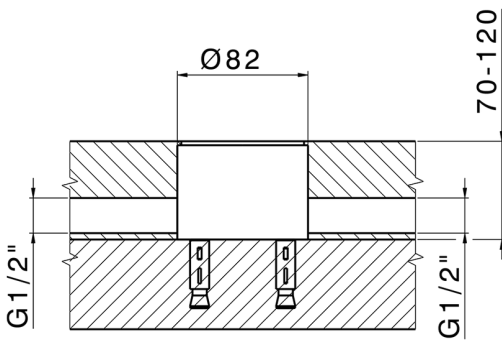

Exposed part for single basin on the floor LEVITY_LY014510

MODEL **LY014510**

Exposed part for single basin on the floor, without concealed part, for item ZB004510

AVAILABLE FINISHINGS

-  **21** 21 Chrome
-  **2B** 2B Polished Nickel
-  **2F** 2F Brushed Nickel
-  **40** 40 Matt Black
-  **4Q** 4Q Matt White

CHARACTERISTICS

Cartridge Spare Parts **ZZ99672000**

35 mm Cartridge

Installation **Concealed**

Required concealed parts **ZB004510**

EcoStop

EcoStop feature limits water flow to approximately 50% of maximum output with one point of resistance on setting. Push slightly past the middle stop only when full water output is required. This will save water up to 50%.

Concealed part single lever free-standing CONCEALED_ZB004510

MODEL **ZB004510**

Floor mounted concealed part, for free-standing mixer

AVAILABLE FINISHINGS

 **04** 04 Without finishing

CHARACTERISTICS

Installation	Concealed
Concealed	1