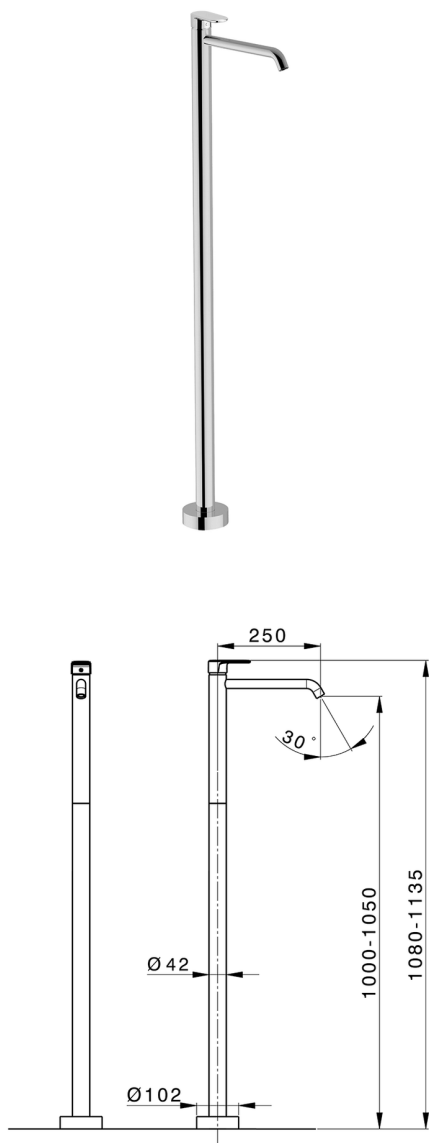

Exposed part for single basin on the floor LEVITY_LY014510

MODEL **LY014510**

Exposed part for single basin on the floor, without concealed part, for item ZB004510

AVAILABLE FINISHINGS

-  **21** 21 Chrome
-  **2B** 2B Polished Nickel
-  **2F** 2F Brushed Nickel
-  **40** 40 Matt Black
-  **4Q** 4Q Matt White

CHARACTERISTICS

Cartridge Spare Parts **ZZ99672000**

35 mm Cartridge

Installation **Concealed**

Required concealed parts **ZB004510**

EcoStop

EcoStop feature limits water flow to approximately 50% of maximum output with one point of resistance on setting. Push slightly past the middle stop only when full water output is required. This will save water up to 50%.

Concealed part single lever free-standing CONCEALED_ZB004510

MODEL **ZB004510**

Floor mounted concealed part, for free-standing mixer

AVAILABLE FINISHINGS

 **04** 04 Without finishing

CHARACTERISTICS

Installation	Concealed
Concealed	1