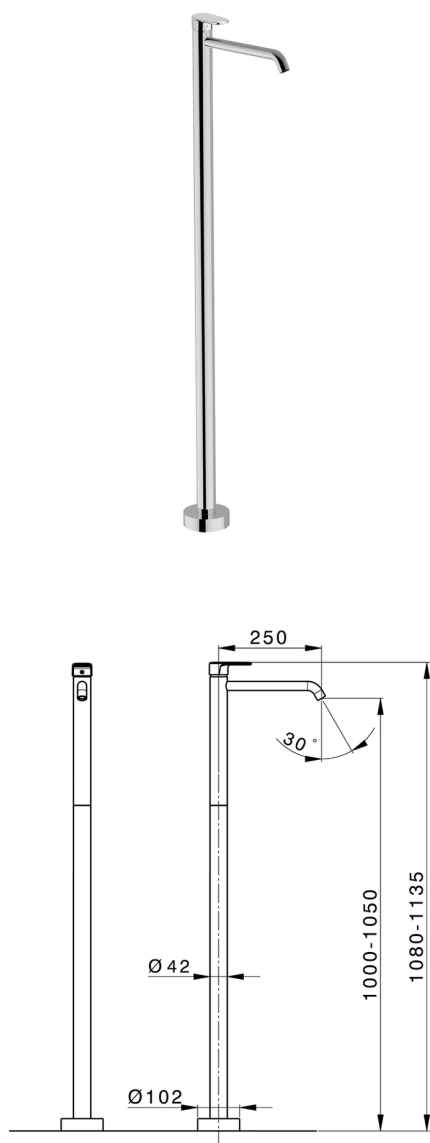

## Exposed part for single basin on the floor LEVITY\_LY014510

MODEL **LY014510**

Exposed part for single basin on the floor, without concealed part, for item ZB004510

### CHARACTERISTICS

Cartridge Spare Parts **ZZ99672000**

**35 mm Cartridge**

Installation **Concealed**

Required concealed parts **ZB004510**

### EcoStop

EcoStop feature limits water flow to approximately 50% of maximum output with one point of resistance on setting. Push slightly past the middle stop only when full water output is required. This will save water up to 50%.

## Concealed part single lever free-standing CONCEALED\_ZB004510

MODEL **ZB004510**

Floor mounted concealed part, for free-standing mixer

AVAILABLE FINISHINGS

 **04** 04 Without finishing

CHARACTERISTICS

Installation	<b>Concealed</b>
Concealed	<b>1</b>