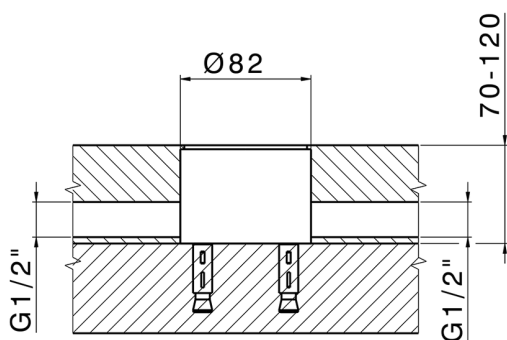

## Concealed part single lever free-standing CONCEALED\_ZB004510

MODEL **ZB004510**

Floor mounted concealed part, for free-standing mixer

AVAILABLE FINISHINGS

 **04** 04 Without finishing

CHARACTERISTICS

Installation	<b>Concealed</b>
Concealed	<b>1</b>