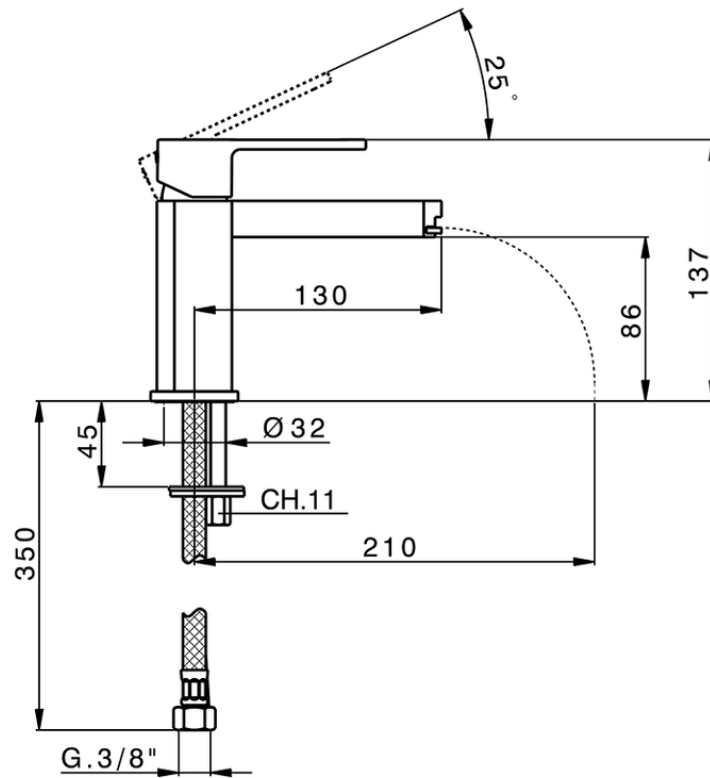

Single lever basin mixer DADO_DC000540

DC000540

<https://en.huberitalia.com/single-lever-basin-mixer-dado-dc000540>

2024-11-21