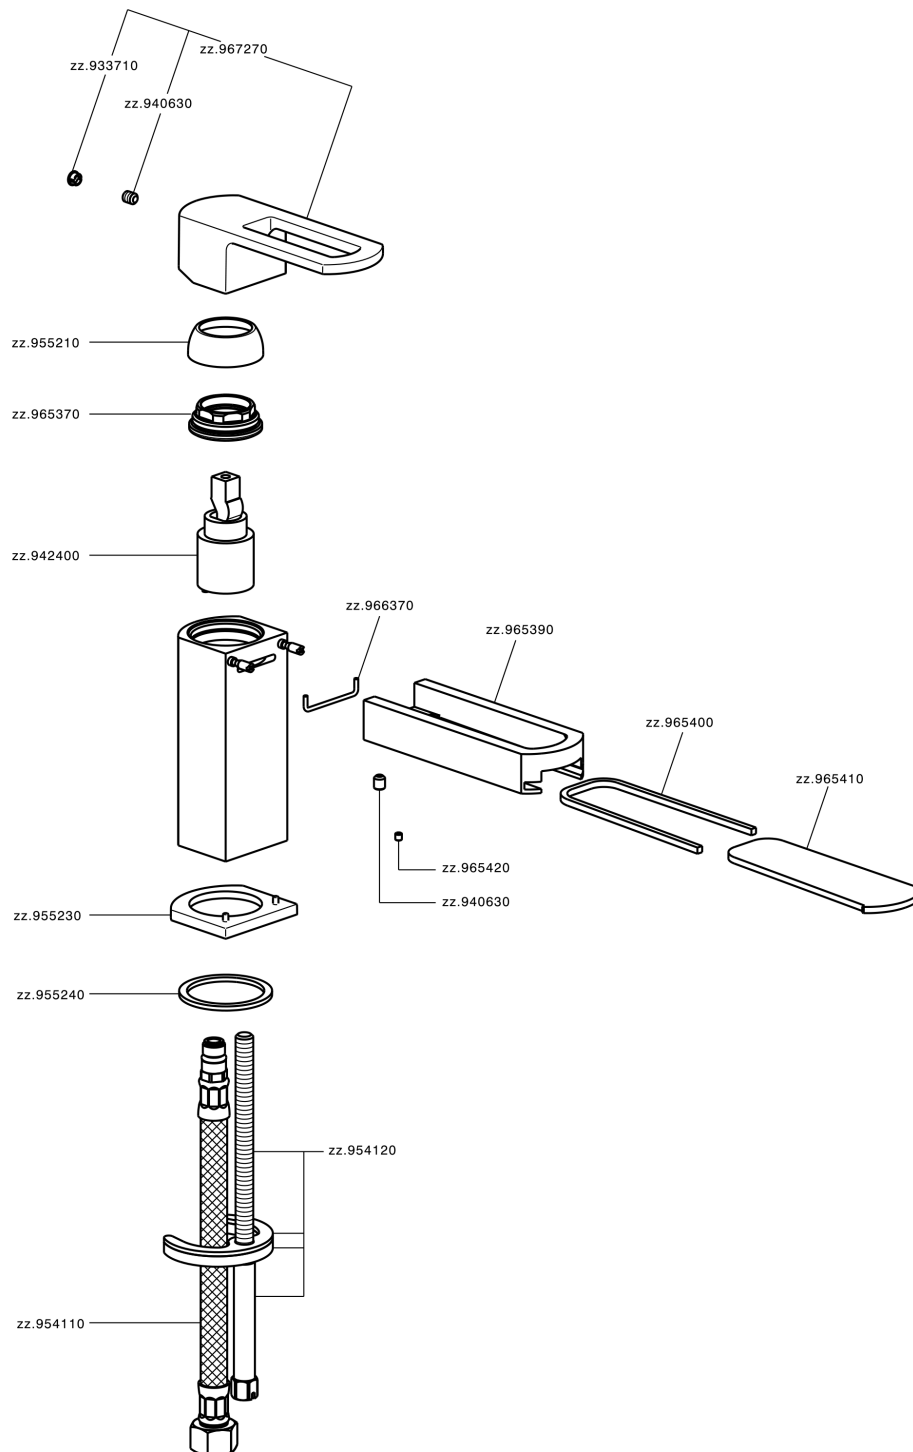

## Single lever basin mixer DADO\_DC000540

MODEL **DC000540**

Single lever basin mixer, without automatic pop-up waste, G.3/8" stainless steel flexible hoses

### CHARACTERISTICS

Cartridge Spare Parts **ZZ94240000**

**25 mm Cartridge**

## Single lever basin mixer DADO\_DC000540

DC000540

<https://en.huberitalia.com/single-lever-basin-mixer-dado-dc000540>

2024-11-23