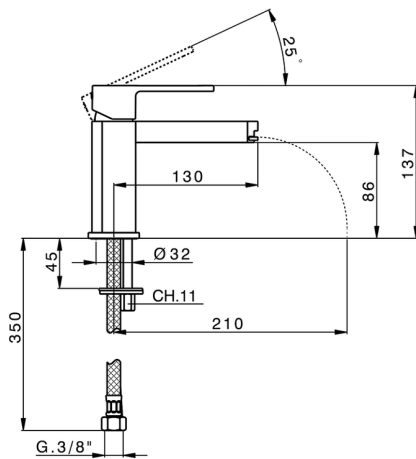

## Single lever basin mixer DADO\_DC000540

MODEL **DC000540**

Single lever basin mixer, without automatic pop-up waste, G.3/8" stainless steel flexible hoses

### CHARACTERISTICS

Cartridge Spare Parts **ZZ94240000**

**25 mm Cartridge**

## Single lever basin mixer DADO\_DC000540

DC000540

<https://en.huberitalia.com/single-lever-basin-mixer-dado-dc000540>

2024-11-23