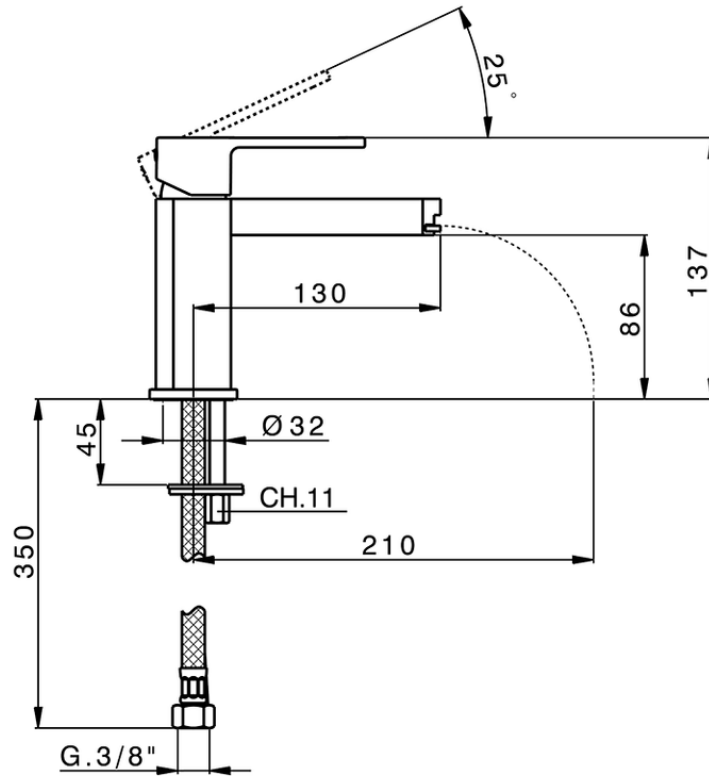

## Single lever basin mixer DADO\_DC000540

DC000540

<https://en.huberitalia.com/single-lever-basin-mixer-dado-dc000540>

2024-11-21