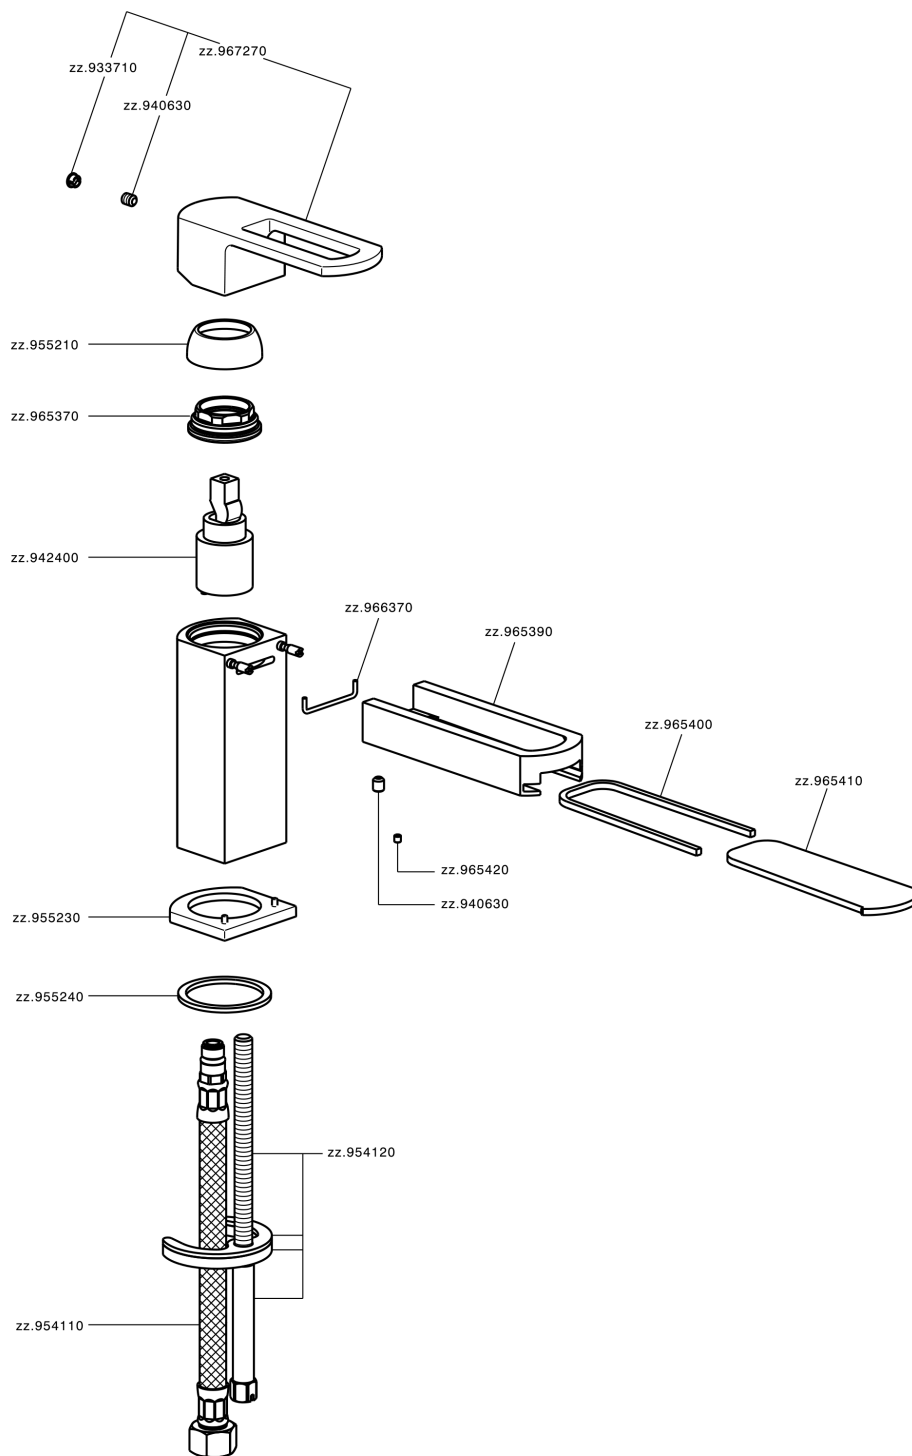

## Single lever basin mixer DADO\_DC000540

DC000540

<https://en.huberitalia.com/single-lever-basin-mixer-dado-dc000540>

2024-11-21