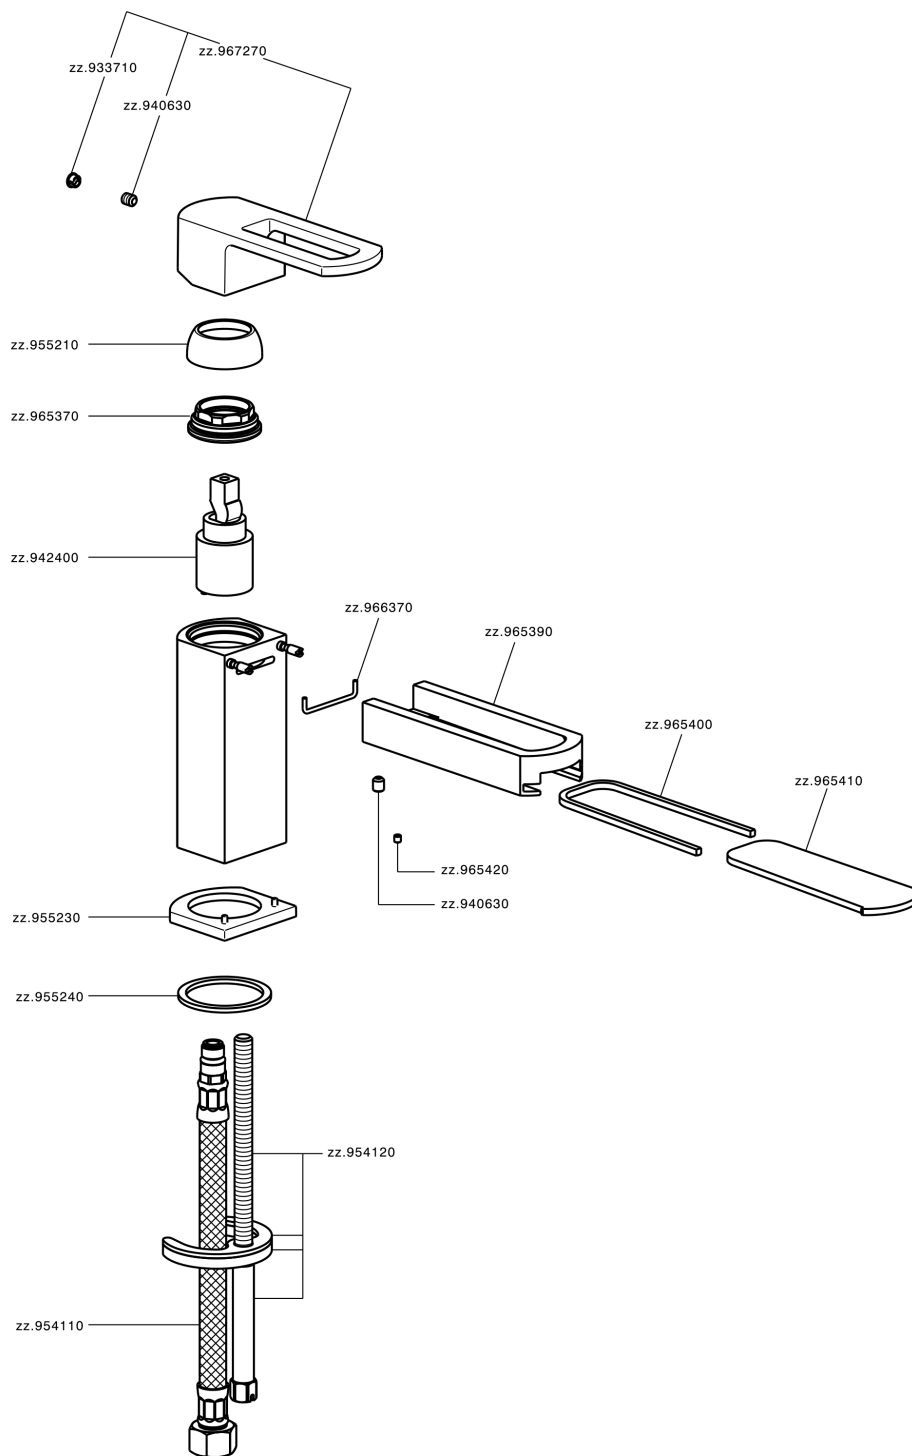

Single lever basin mixer DADO_DC000540

DC000540

<https://en.huberitalia.com/single-lever-basin-mixer-dado-dc000540>

2024-11-21