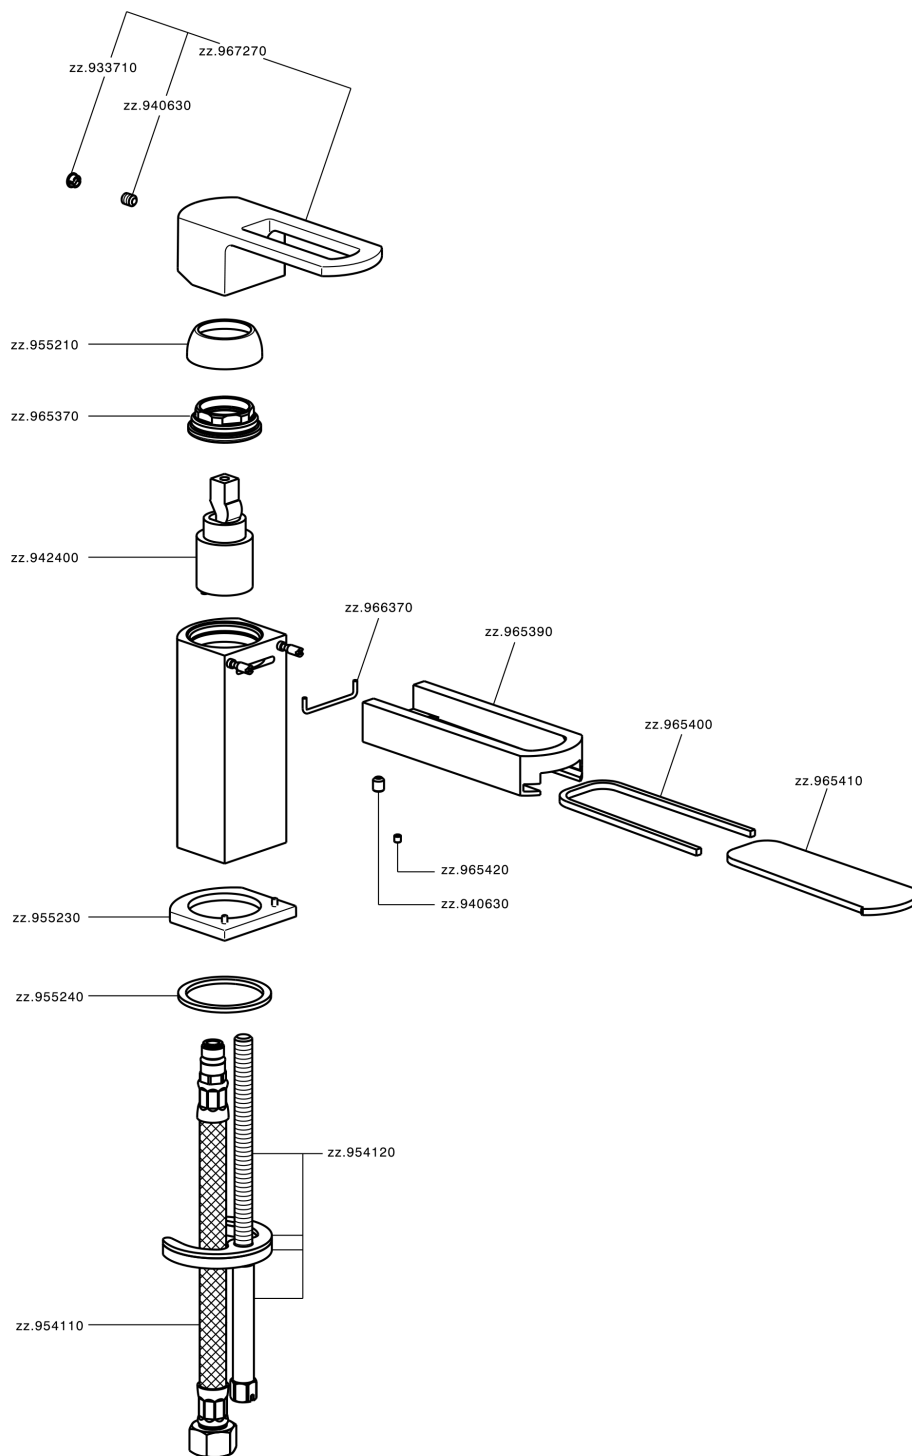

Single lever basin mixer DADO_DC000540

MODEL **DC000540**

Single lever basin mixer, without automatic pop-up waste, G.3/8" stainless steel flexible hoses

AVAILABLE FINISHINGS

- 
21 21 Chrome
- 
2F 2F Brushed Nickel
- 
6U 6U Chrome/Smoked

CHARACTERISTICS

Cartridge Spare Parts **ZZ94240000**

25 mm Cartridge

Single lever basin mixer DADO_DC000540

DC000540

<https://en.huberitalia.com/single-lever-basin-mixer-dado-dc000540>

2024-11-21