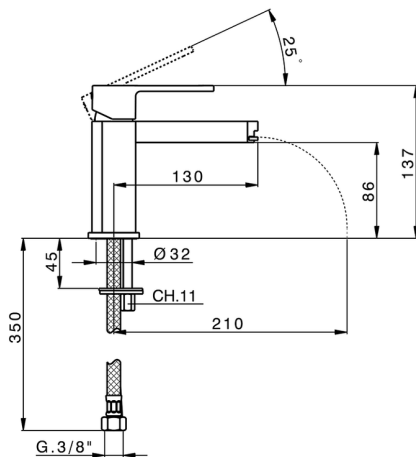

Single lever basin mixer DADO_DC000540

MODEL **DC000540**

Single lever basin mixer, without automatic pop-up waste, G.3/8" stainless steel flexible hoses

AVAILABLE FINISHINGS

- 
21 21 Chrome
- 
2F 2F Brushed Nickel
- 
6U 6U Chrome/Smoked

CHARACTERISTICS

Cartridge Spare Parts **ZZ94240000**

25 mm Cartridge

Single lever basin mixer DADO_DC000540

DC000540

<https://en.huberitalia.com/single-lever-basin-mixer-dado-dc000540>

2024-11-21