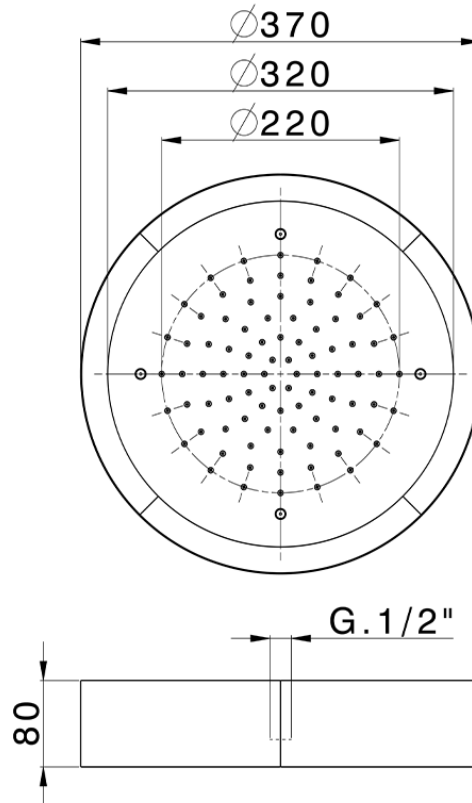

Ø 370 mm Chromotherapy Ceiling showerhead ZEN_ZS1C0200

ZS1C0200

<https://en.huberitalia.com/o-370-mm-chromotherapy-ceiling-showerhead-zen-zs1c0200>

2024-11-15