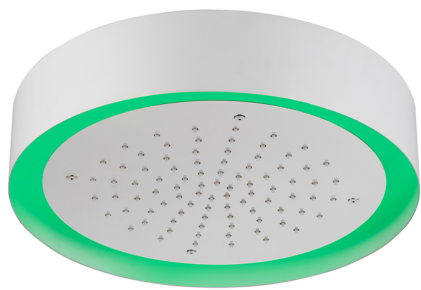

**Ø 370 mm Chromotherapy Ceiling showerhead ZEN\_ZS1C0200**

MODEL **ZS1C0200**

Ø 370 mm Chromotherapy Ceiling showerhead, with white cover, rain, chromotherapy functions, wireless control, Stainless Steel AISI 304

AVAILABLE FINISHINGS

-  **40** 40 Matt Black
-  **4Q** 4Q Matt White
-  **D1** D1 Brushed Inox
-  **D2** D2 Polished Inox

CHARACTERISTICS

2024-11-15