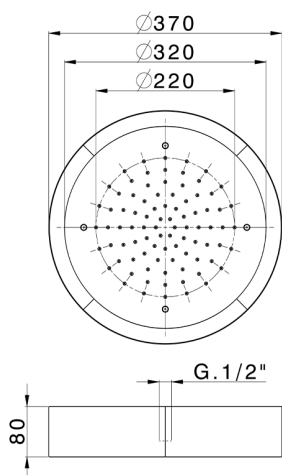

**Ø 370 mm Chromotherapy Ceiling showerhead ZEN\_ZS1C0200**

MODEL **ZS1C0200**

Ø 370 mm Chromotherapy Ceiling showerhead, with white cover, rain, chromotherapy functions, wireless control, Stainless Steel AISI 304