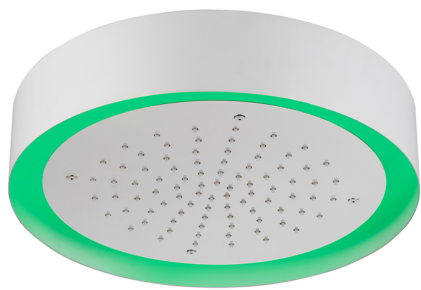

**Ø 370 mm Chromotherapy Ceiling showerhead ZEN\_ZS1C0200**

**MODEL ZS1C0200**

Ø 370 mm Chromotherapy Ceiling showerhead, with white cover, rain, chromotherapy functions, wireless control, Stainless Steel AISI 304

**AVAILABLE FINISHINGS**

-  **40** 40 Matt Black
-  **4Q** 4Q Matt White
-  **D1** D1 Brushed Inox
-  **D2** D2 Polished Inox

**CHARACTERISTICS**

2024-11-15