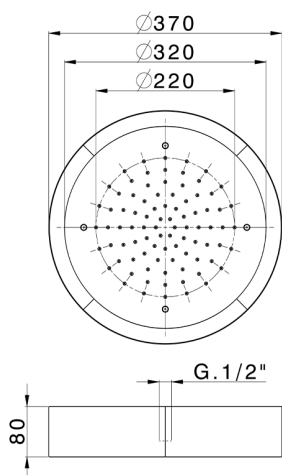

**Ø 370 mm Chromotherapy Ceiling showerhead ZEN\_ZS1C0200**

**MODEL ZS1C0200**

Ø 370 mm Chromotherapy Ceiling showerhead, with white cover, rain, chromotherapy functions, wireless control, Stainless Steel AISI 304