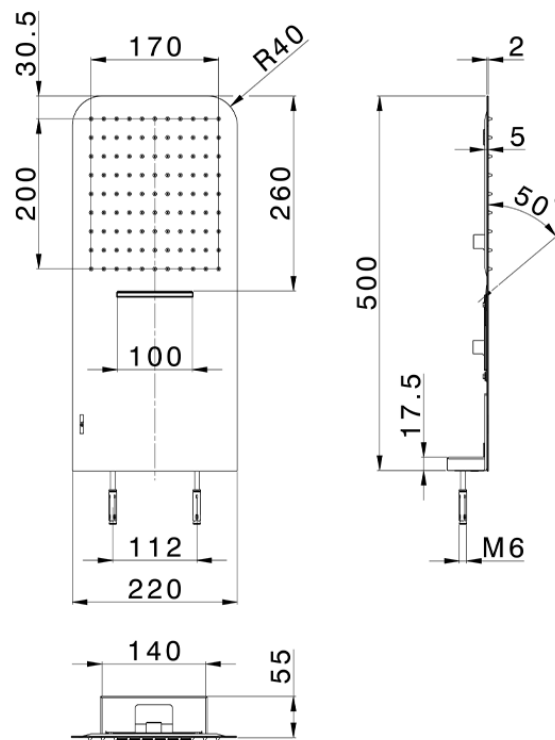

500x220 mm wall-mounted showerhead ZEN_ZS122110

ZS122110

<https://en.huberitalia.com/500x220-mm-wall-mounted-showerhead-zen-zs122110>

2025-01-05