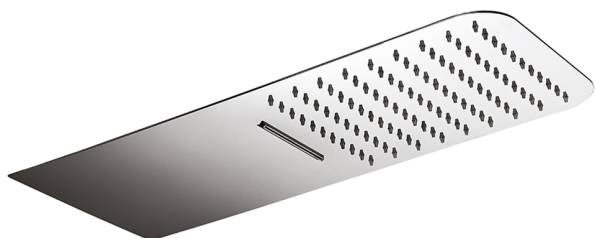

500x220 mm wall-mounted showerhead ZEN_ZS122110

MODEL **ZS122110**

500x220 mm wall-mounted showerhead, rain, waterfall functions, with patented safety valve, Stainless Steel AISI 304

AVAILABLE FINISHINGS

-  **40** 40 Matt Black
-  **4Q** 4Q Matt White
-  **D1** D1 Brushed Inox
-  **D2** D2 Polished Inox

CHARACTERISTICS

2025-01-05