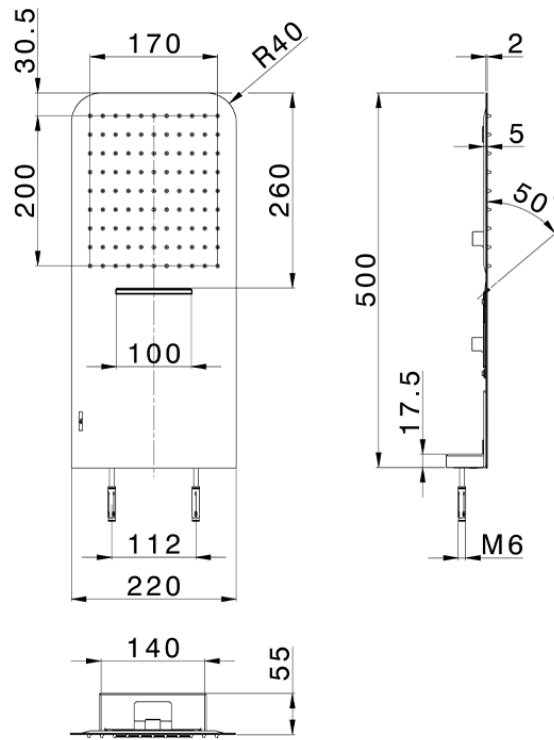

500x220 mm wall-mounted showerhead ZEN_ZS122110

ZS122110

<https://en.huberitalia.com/500x220-mm-wall-mounted-showerhead-zen-zs122110>

2024-12-19