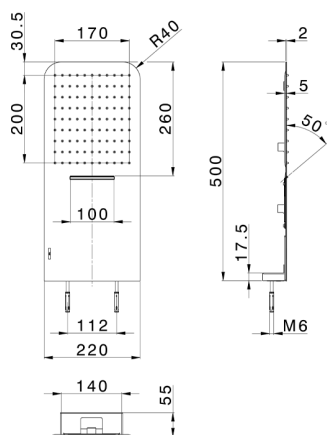

500x220 mm wall-mounted showerhead ZEN_ZS122110

MODEL **ZS122110**

500x220 mm wall-mounted showerhead, rain, waterfall functions, with patented safety valve, Stainless Steel AISI 304

AVAILABLE FINISHINGS

- **40** 40 Matt Black
- **4Q** 4Q Matt White
- **D1** D1 Brushed Inox
- **D2** D2 Polished Inox

CHARACTERISTICS

2024-12-19