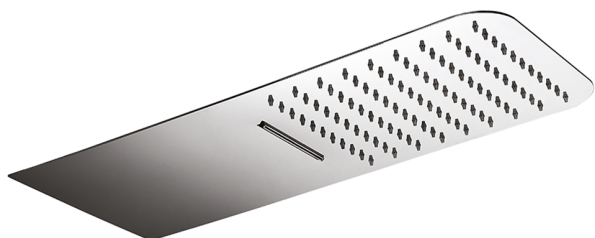

500x220 mm wall-mounted showerhead ZEN_ZS122110

MODEL **ZS122110**

500x220 mm wall-mounted showerhead, rain, waterfall functions, with patented safety valve, Stainless Steel AISI 304

AVAILABLE FINISHINGS

-  **40** 40 Matt Black
-  **4Q** 4Q Matt White
-  **D1** D1 Brushed Inox
-  **D2** D2 Polished Inox

CHARACTERISTICS

2024-12-19