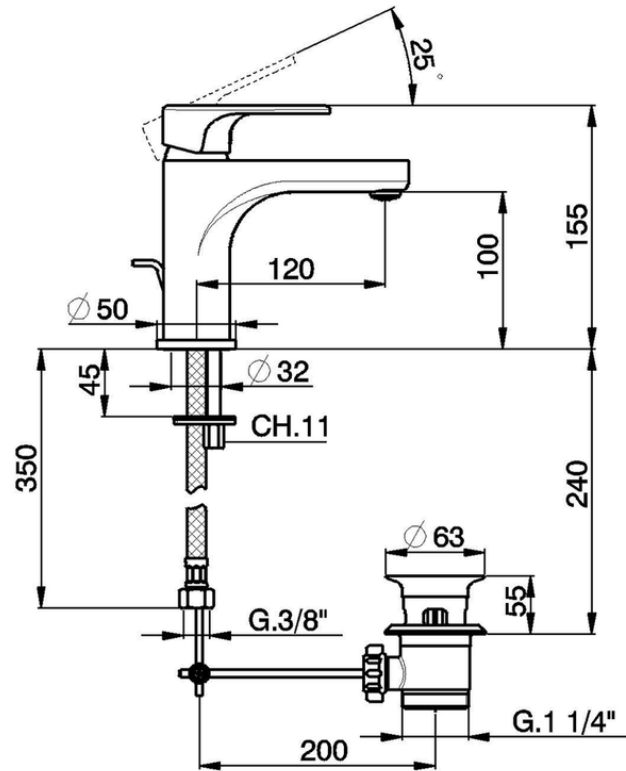

Single lever 'large' washbasin mixer H3_AH000490

AH000490

<https://en.huberitalia.com/single-lever-large-washbasin-mixer-h3-ah000490>

2026-06-26