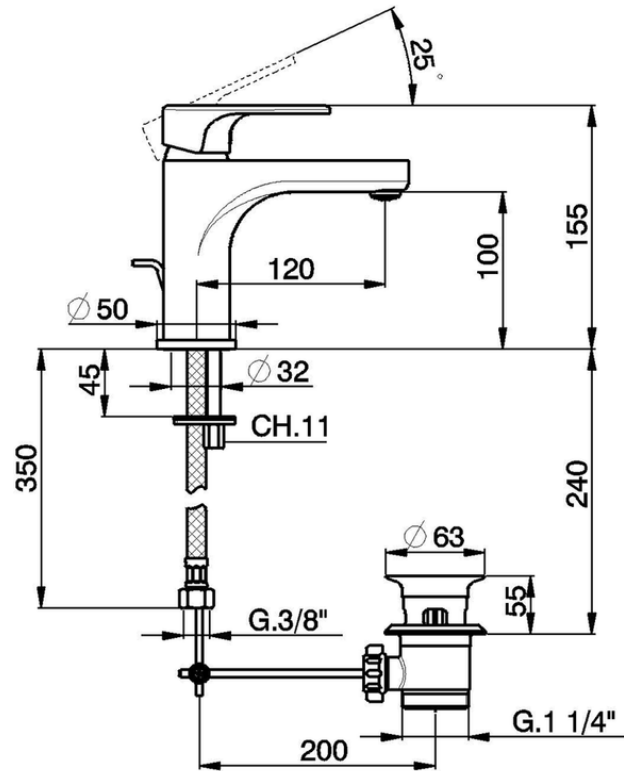

## Single lever 'large' washbasin mixer H3\_AH000490

AH000490

<https://en.huberitalia.com/single-lever-large-washbasin-mixer-h3-ah000490>

2026-04-08