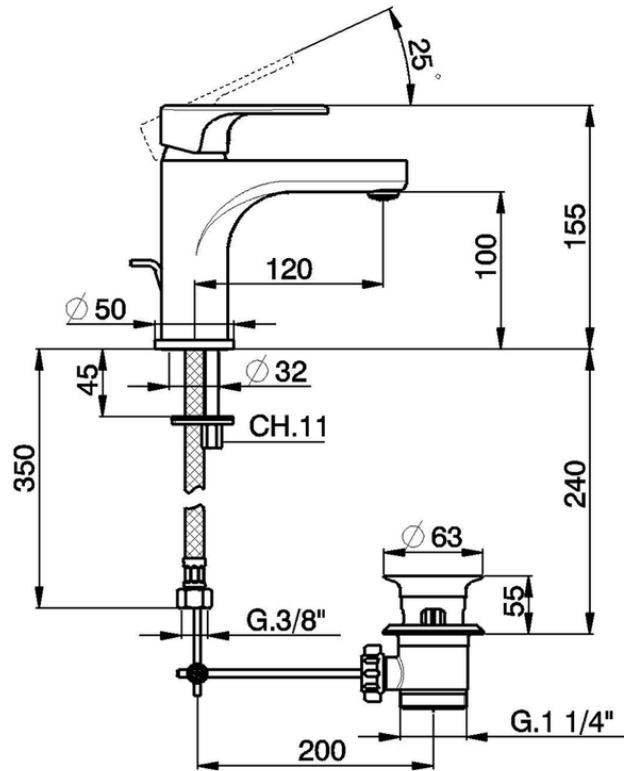

Single lever 'large' washbasin mixer H3_AH000490

AH000490

<https://en.huberitalia.com/single-lever-large-washbasin-mixer-h3-ah000490>

2026-06-05