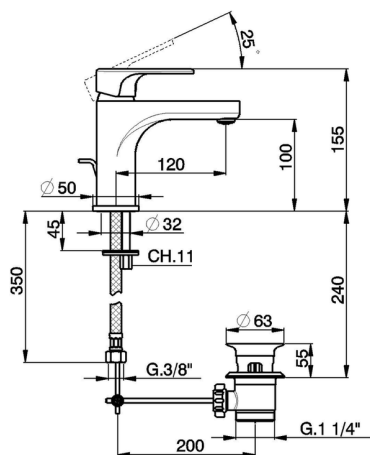

Single lever 'large' washbasin mixer H3_AH000490

MODEL **AH000490**

Single lever 'large' washbasin mixer, with 1"1/4 automatic pop up waste, G.3/8" stainless steel flexible hoses

AVAILABLE FINISHINGS

-  **21** 21 Chrome
-  **2F** 2F Brushed Nickel
-  **40** 40 Matt Black

CHARACTERISTICS

Cartridge Spare Parts **ZZ95435000**

35 mm Cartridge

EcoStop

EcoStop feature limits water flow to approximately 50% of maximum output with one point of resistance on setting. Push slightly past the middle stop only when full water output is required. This will save water up to 50%.