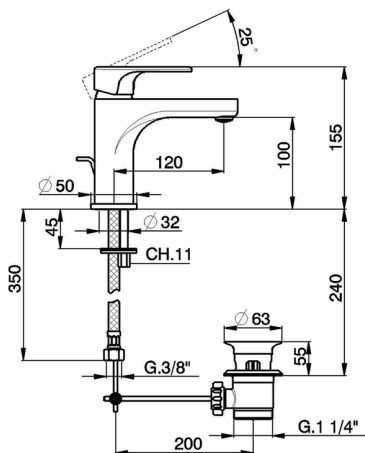

Single lever 'large' washbasin mixer H3_AH000490

MODEL **AH000490**

Single lever 'large' washbasin mixer, with 1"1/4 automatic pop up waste, G.3/8" stainless steel flexible hoses

AVAILABLE FINISHINGS

-  **21** 21 Chrome
-  **2F** 2F Brushed Nickel
-  **40** 40 Matt Black

CHARACTERISTICS

Cartridge Spare Parts **ZZ95435000**

35 mm Cartridge

EcoStop

EcoStop feature limits water flow to approximately 50% of maximum output with one point of resistance on setting. Push slightly past the middle stop only when full water output is required. This will save water up to 50%.