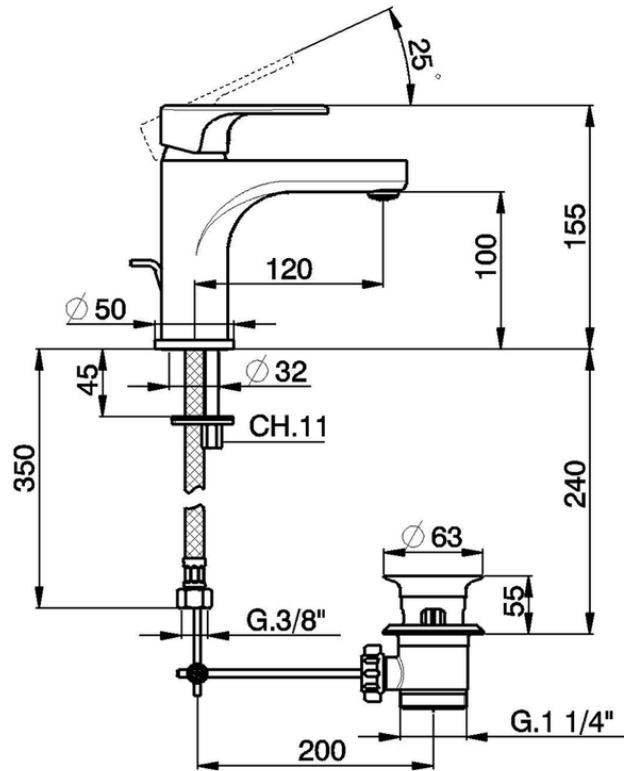

Single lever 'large' washbasin mixer H3_AH000490

AH000490

<https://en.huberitalia.com/single-lever-large-washbasin-mixer-h3-ah000490>

2026-06-27