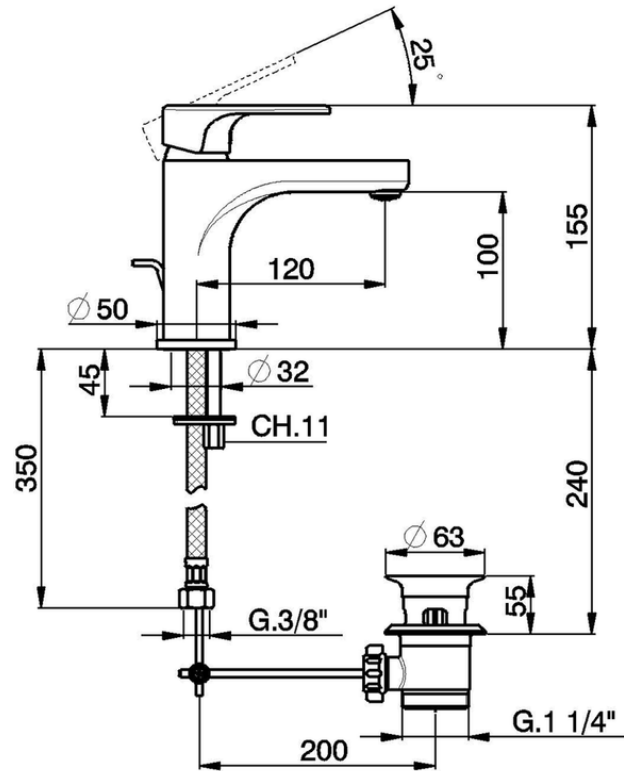

Single lever 'large' washbasin mixer H3_AH000490

AH000490

<https://en.huberitalia.com/single-lever-large-washbasin-mixer-h3-ah000490>

2026-05-15