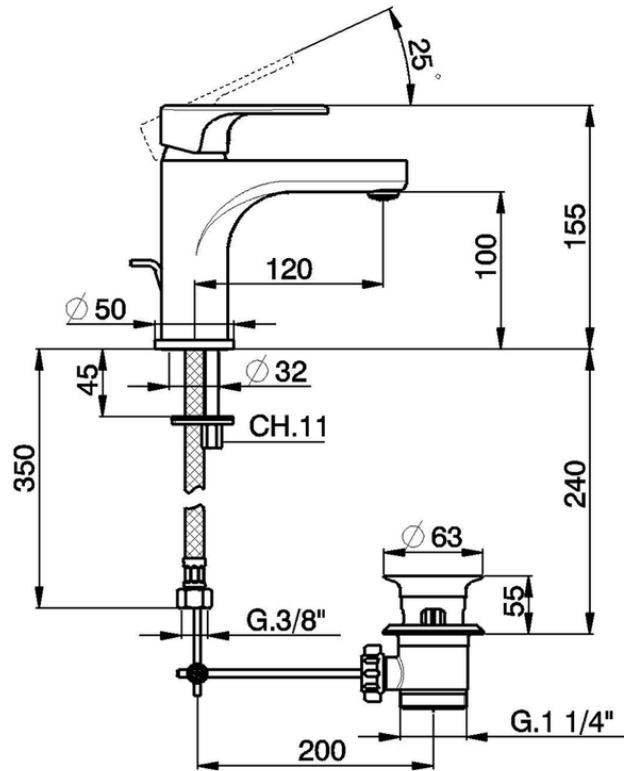

Single lever 'large' washbasin mixer H3_AH000490

AH000490

<https://en.huberitalia.com/single-lever-large-washbasin-mixer-h3-ah000490>

2026-04-08