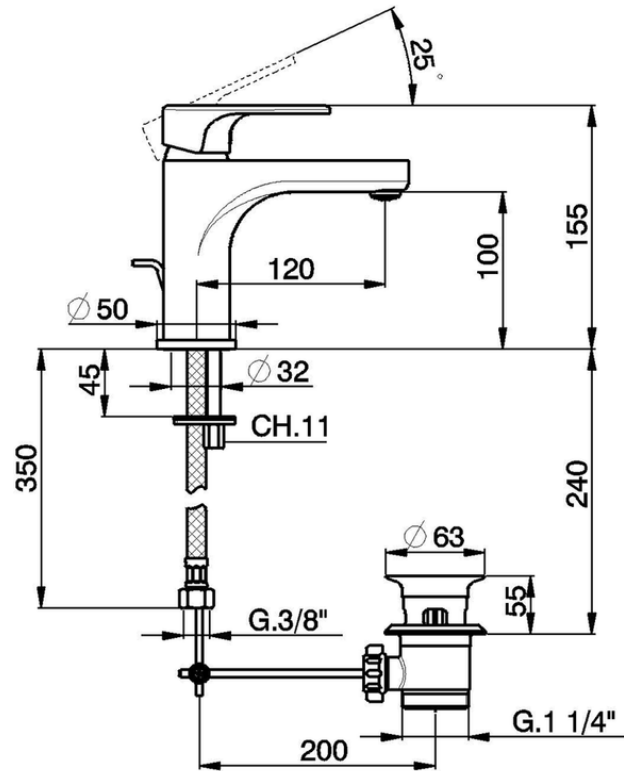

Single lever 'large' washbasin mixer H3_AH000490

AH000490

<https://en.huberitalia.com/single-lever-large-washbasin-mixer-h3-ah000490>

2026-06-06