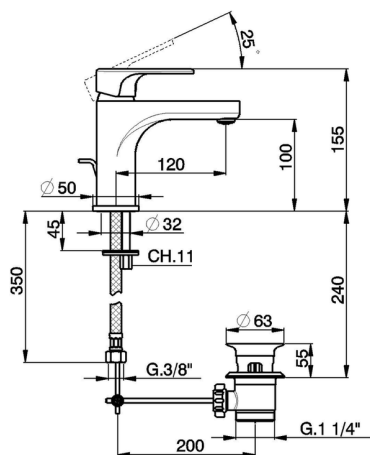

## Single lever 'large' washbasin mixer H3\_AH000490

MODEL **AH000490**

Single lever 'large' washbasin mixer, with 1"1/4 automatic pop up waste, G.3/8" stainless steel flexible hoses

### CHARACTERISTICS

Cartridge Spare Parts **ZZ95435000**

**35 mm Cartridge**

### EcoStop

EcoStop feature limits water flow to approximately 50% of maximum output with one point of resistance on setting. Push slightly past the middle stop only when full water output is required. This will save water up to 50%.