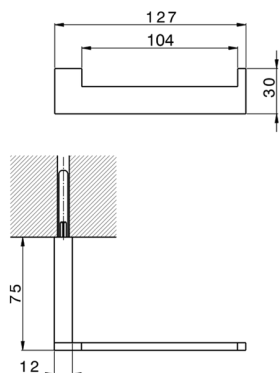

Toilet paper holder BATHROOM ACCESSORIES_SQ090402

MODEL **SQ090402**

Toilet paper holder

AVAILABLE FINISHINGS

-  **21** 21 Chrome
-  **2B** 2B Polished Nickel
-  **2F** 2F Brushed Nickel
-  **2Q** 2Q Black Titanium
-  **40** 40 Matt Black
-  **4Q** 4Q Matt White