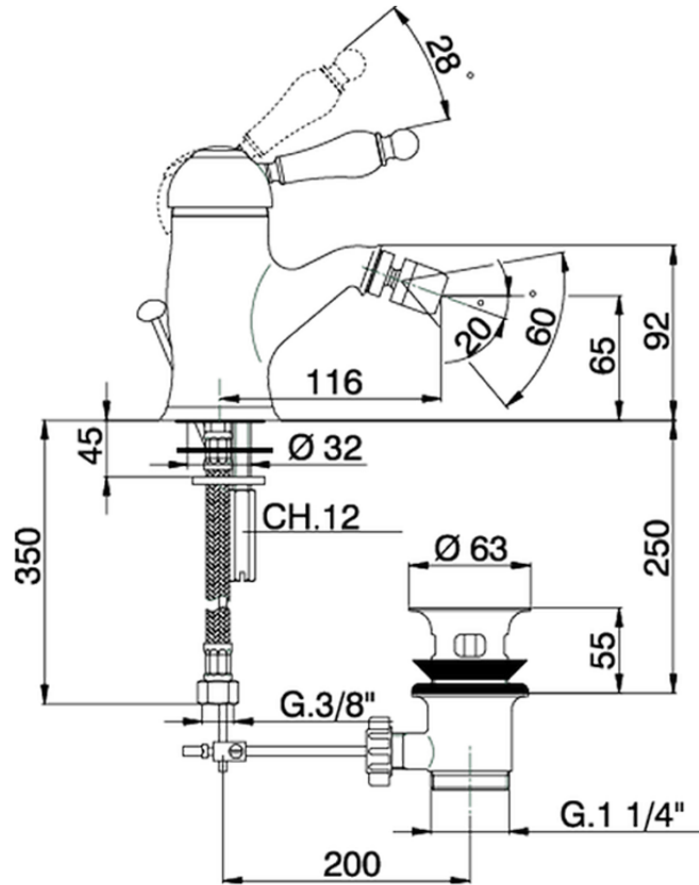

Single lever bidet mixer CROISETTE_CM000550

CM000550

<https://en.huberitalia.com/single-lever-bidet-mixer-croisette-cm000550>

2024-11-15