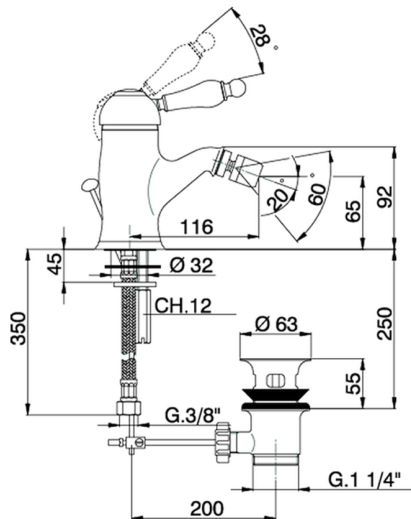

Single lever bidet mixer CROISSETTE_CM000550

MODEL **CM000550**

Single lever bidet mixer, with automatic 1"1/4 automatic pop-up waste, G.3/8" stainless steel flexible hoses

AVAILABLE FINISHINGS

-  **21** 21 Chrome
-  **27** 27 Old Bronze
-  **2G** 2G Antique Gold
-  **2W** 2W Brushed Gold

CHARACTERISTICS

Cartridge Spare Parts **ZZ92909000**

43 mm Cartridge

Single lever bidet mixer CROISSETTE_CM000550

CM000550

<https://en.huberitalia.com/single-lever-bidet-mixer-croisette-cm000550>

2024-11-15