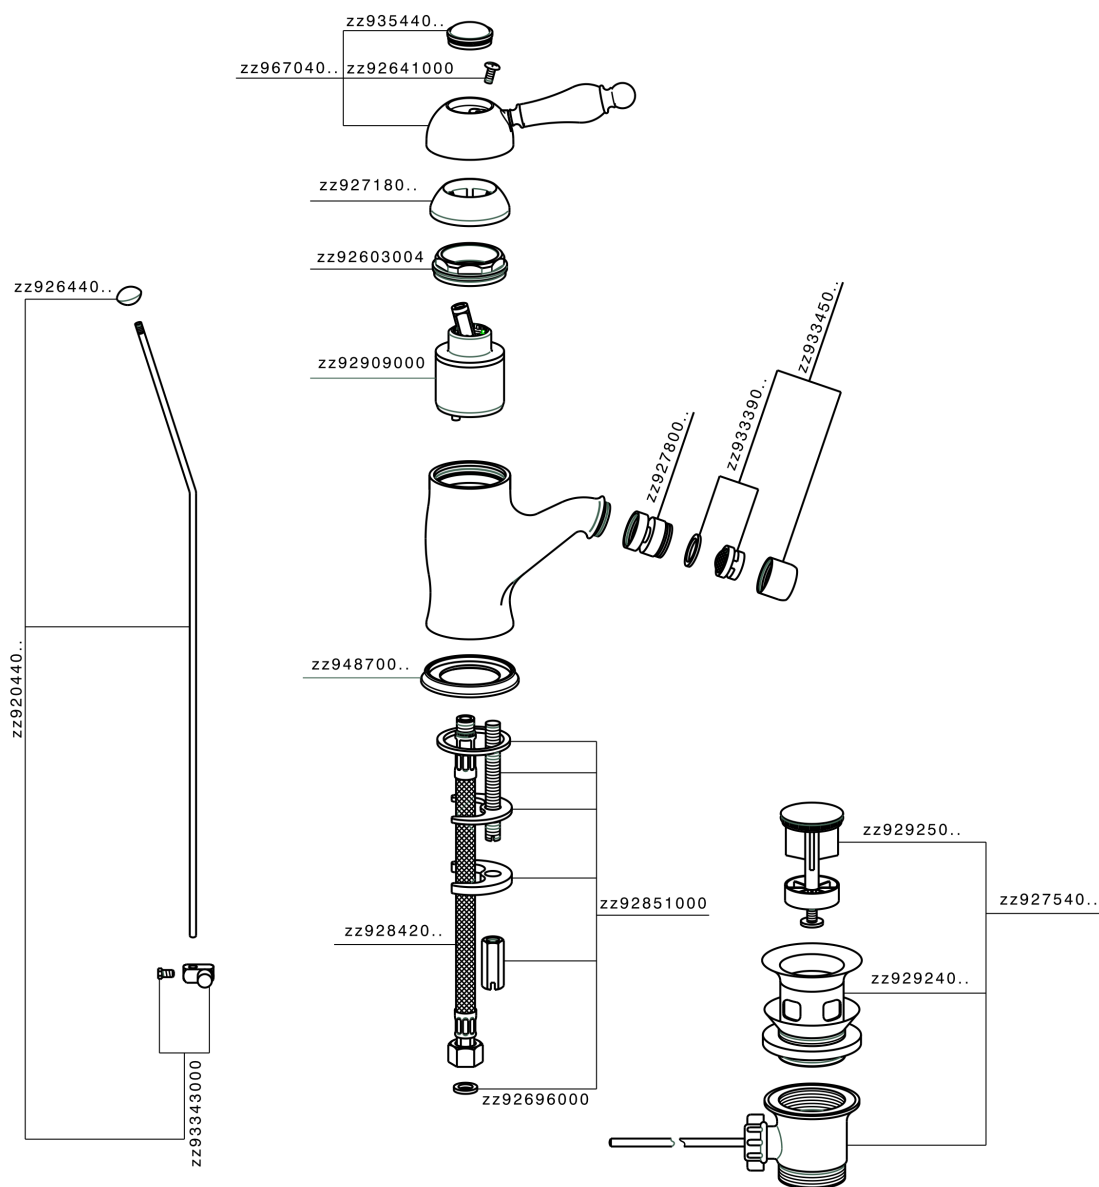

Single lever bidet mixer CROISSETTE_CM000550

MODEL **CM000550**

Single lever bidet mixer, with automatic 1"1/4 automatic pop-up waste, G.3/8" stainless steel flexible hoses

AVAILABLE FINISHINGS

-  **21** 21 Chrome
-  **27** 27 Old Bronze
-  **2G** 2G Antique Gold
-  **2W** 2W Brushed Gold

CHARACTERISTICS

Cartridge Spare Parts **ZZ92909000**

43 mm Cartridge

Single lever bidet mixer CROISSETTE_CM000550

CM000550

<https://en.huberitalia.com/single-lever-bidet-mixer-croisette-cm000550>

2024-11-15