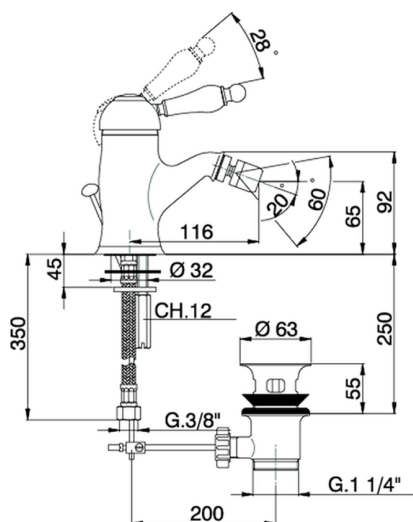

Single lever bidet mixer CROISETTE_CM000550

MODEL **CM000550**

Single lever bidet mixer, with automatic 1"1/4 automatic pop-up waste, G.3/8" stainless steel flexible hoses

AVAILABLE FINISHINGS

-  **21** 21 Chrome
-  **27** 27 Old Bronze
-  **2G** 2G Antique Gold
-  **2W** 2W Brushed Gold

CHARACTERISTICS

Cartridge Spare Parts **ZZ92909000**

43 mm Cartridge

Single lever bidet mixer CROISETTE_CM000550

CM000550

<https://en.huberitalia.com/single-lever-bidet-mixer-croisette-cm000550>

2024-11-15