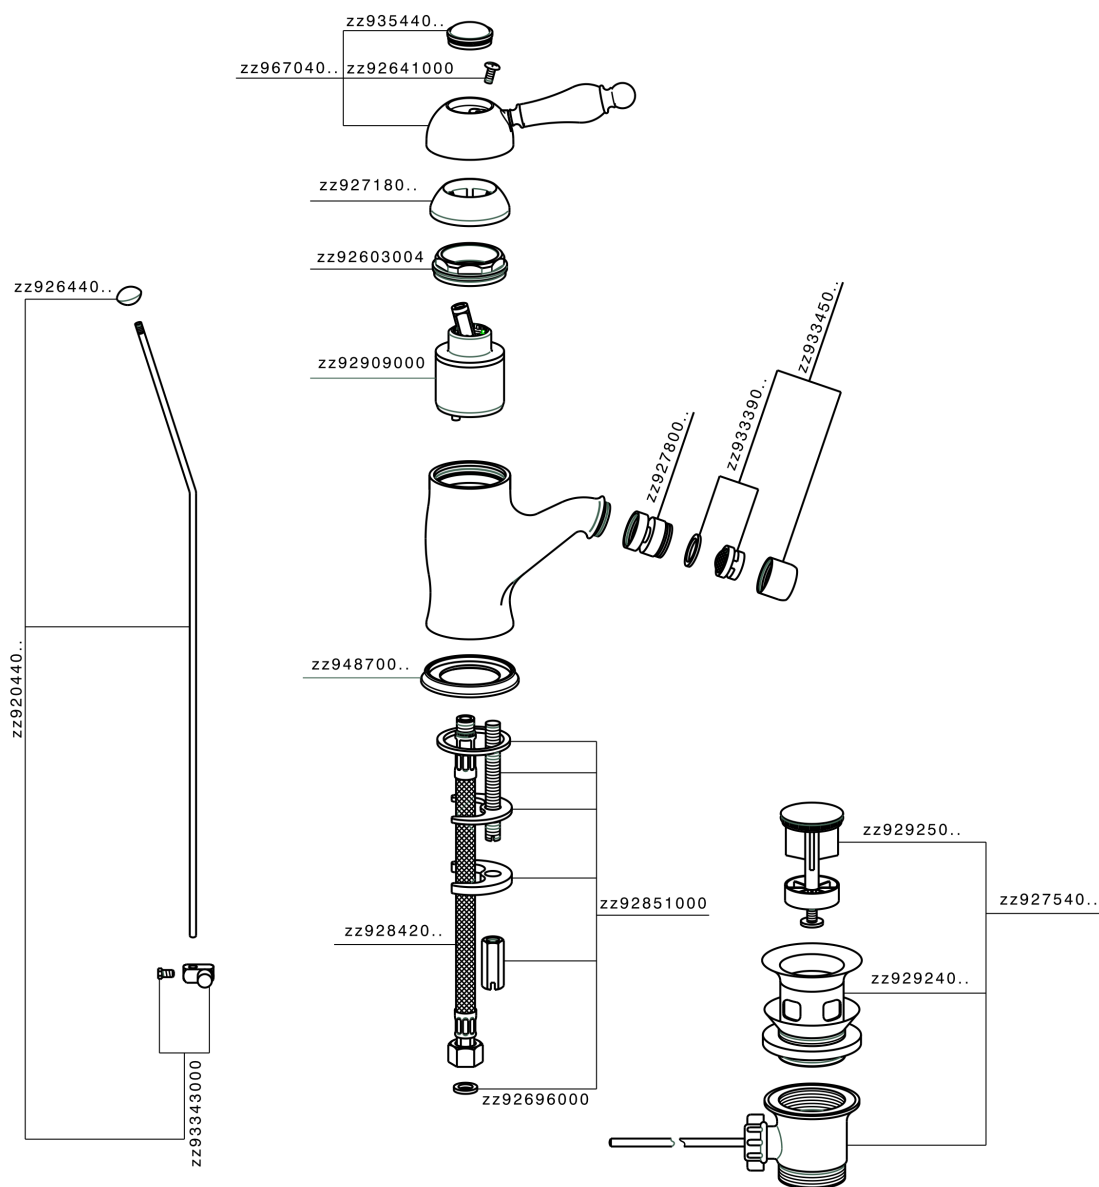

Single lever bidet mixer CROISETTE_CM000550

MODEL **CM000550**

Single lever bidet mixer, with automatic 1"1/4 automatic pop-up waste, G.3/8" stainless steel flexible hoses

AVAILABLE FINISHINGS

-  **21** 21 Chrome
-  **27** 27 Old Bronze
-  **2G** 2G Antique Gold
-  **2W** 2W Brushed Gold

CHARACTERISTICS

Cartridge Spare Parts **ZZ92909000**

43 mm Cartridge

Single lever bidet mixer CROISETTE_CM000550

CM000550

<https://en.huberitalia.com/single-lever-bidet-mixer-croisette-cm000550>

2024-11-15