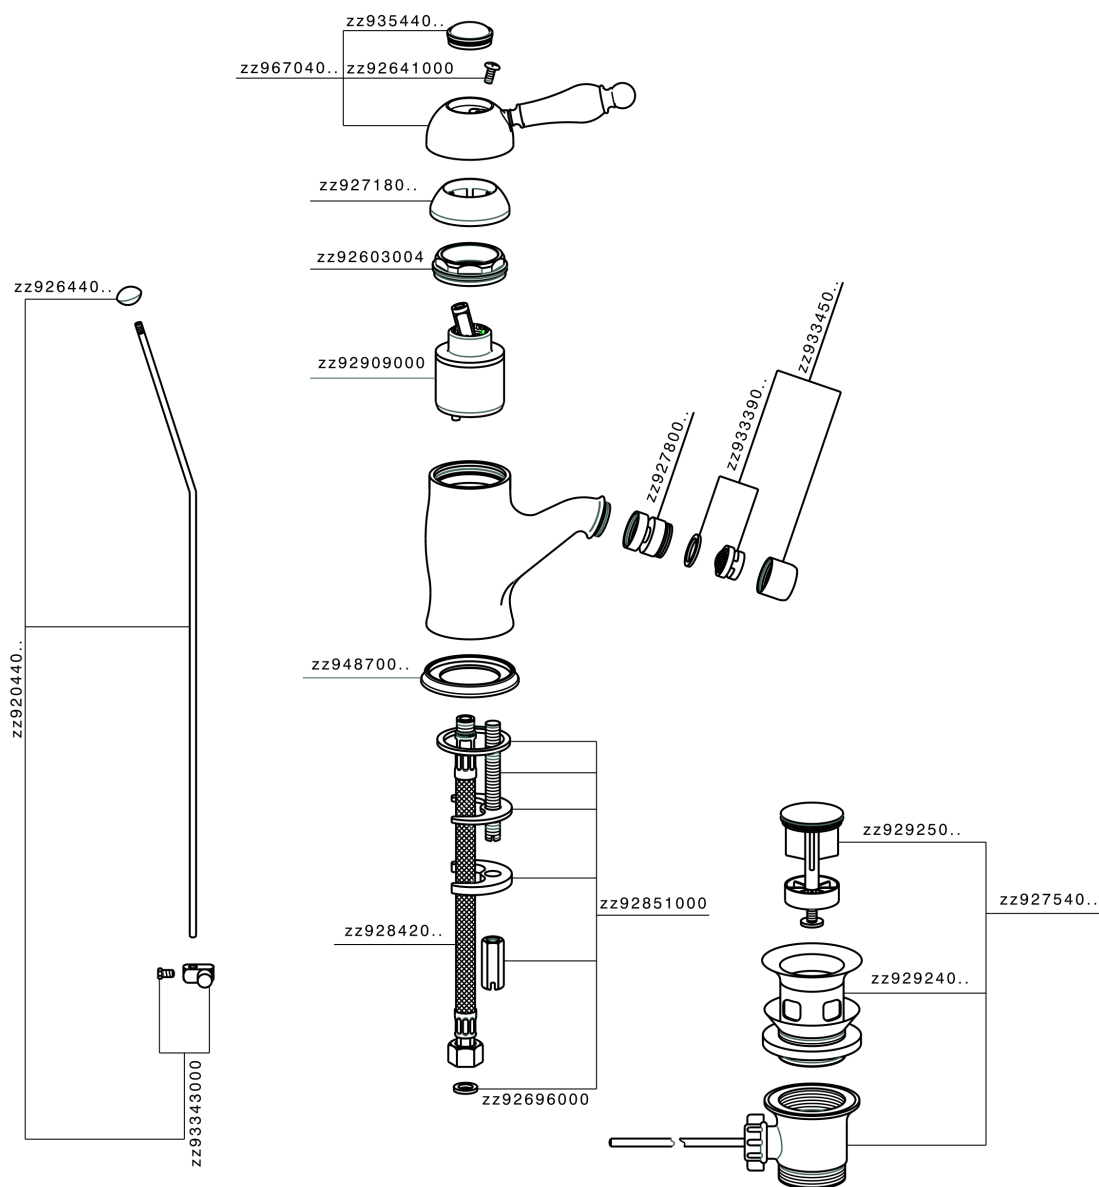

Single lever bidet mixer CROISETTE_CM000550

CM000550

<https://en.huberitalia.com/single-lever-bidet-mixer-croisette-cm000550>

2024-11-15