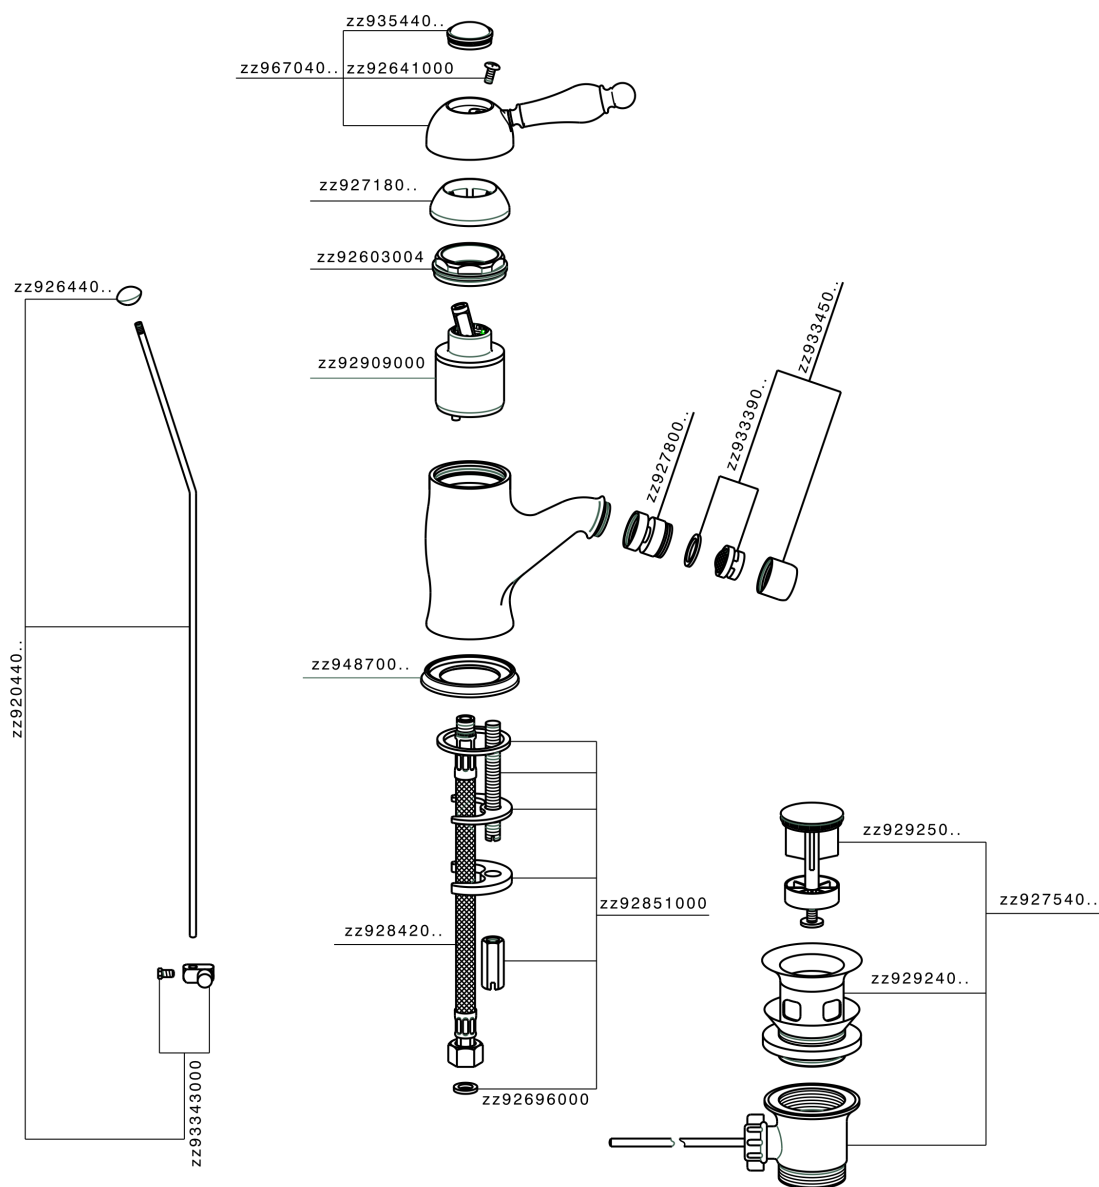

## Single lever bidet mixer CROISETTE\_CM000550

MODEL **CM000550**

Single lever bidet mixer, with automatic 1"1/4 automatic pop-up waste, G.3/8" stainless steel flexible hoses

### AVAILABLE FINISHINGS

-  **21** 21 Chrome
-  **27** 27 Old Bronze
-  **2G** 2G Antique Gold
-  **2W** 2W Brushed Gold

### CHARACTERISTICS

Cartridge Spare Parts **ZZ92909000**

**43 mm Cartridge**

## Single lever bidet mixer CROISETTE\_CM000550

CM000550

<https://en.huberitalia.com/single-lever-bidet-mixer-croisette-cm000550>

2024-11-15