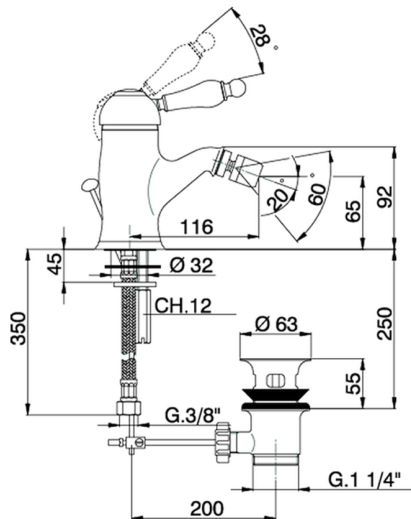

## Single lever bidet mixer CROISETTE\_CM000550

MODEL **CM000550**

Single lever bidet mixer, with automatic 1"1/4 automatic pop-up waste, G.3/8" stainless steel flexible hoses

### CHARACTERISTICS

Cartridge Spare Parts **ZZ92909000**

**43 mm Cartridge**

## Single lever bidet mixer CROISETTE\_CM000550

CM000550

<https://en.huberitalia.com/single-lever-bidet-mixer-croisette-cm000550>

2024-11-15