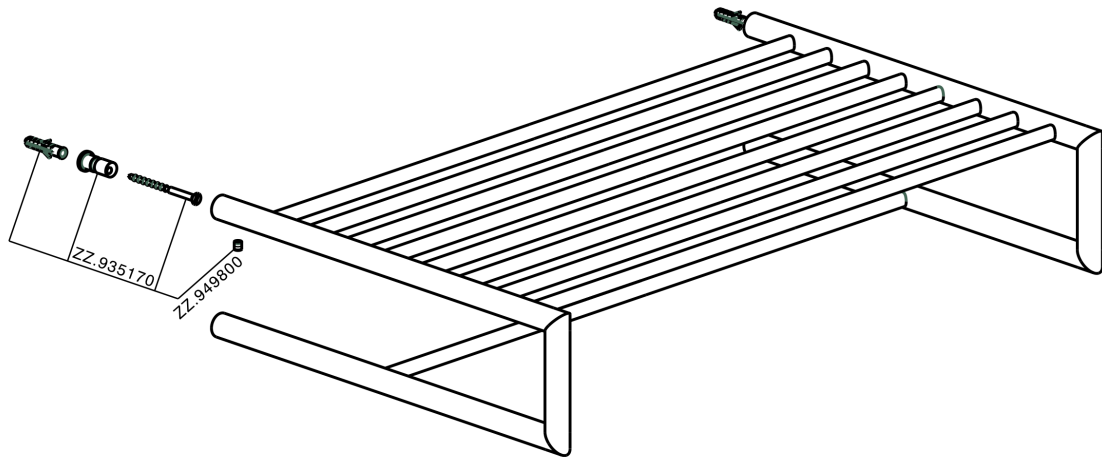

Towel rack BATHROOM ACCESSORIES_SI090300

MODEL **SI090300**

Towel rack

AVAILABLE FINISHINGS

-  **21** 21 Chrome
-  **2B** 2B Polished Nickel
-  **2F** 2F Brushed Nickel
-  **2P** 2P Rose Gold
-  **2Q** 2Q Black Titanium
-  **40** 40 Matt Black
-  **4Q** 4Q Matt White

CHARACTERISTICS

Towel rack BATHROOM ACCESSORIES_SI090300

SI090300

<https://en.huberitalia.com/towel-rack-bathroom-accessories-si090300>

2024-12-22