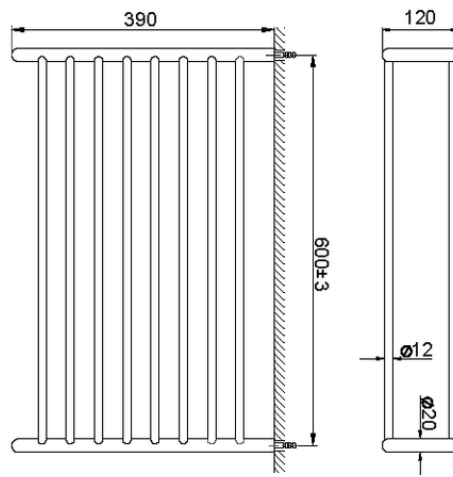

Towel rack BATHROOM ACCESSORIES_SI090300

SI090300

<https://en.huberitalia.com/towel-rack-bathroom-accessories-si090300>

2025-01-07