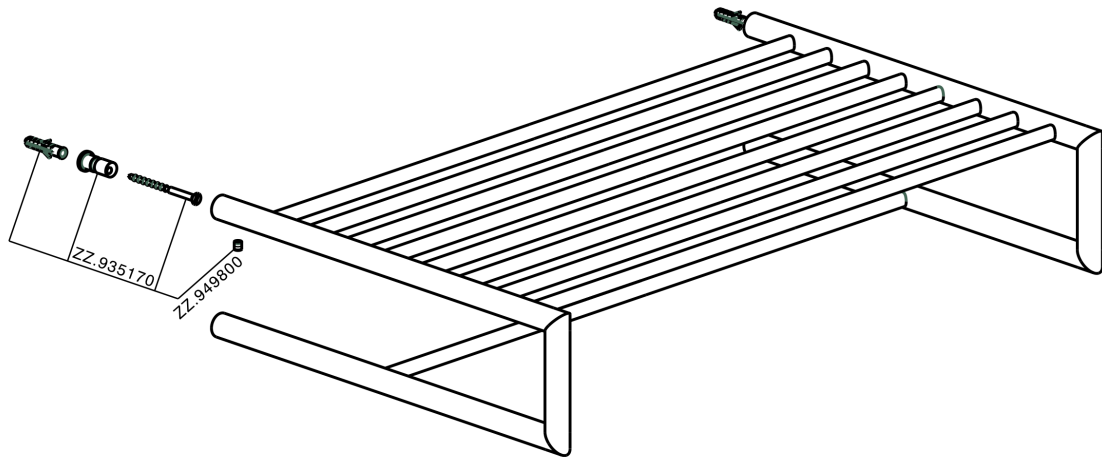

Towel rack BATHROOM ACCESSORIES_SI090300

MODEL **SI090300**

Towel rack

AVAILABLE FINISHINGS

-  **21** 21 Chrome
-  **2B** 2B Polished Nickel
-  **2F** 2F Brushed Nickel
-  **2P** 2P Rose Gold
-  **2Q** 2Q Black Titanium
-  **40** 40 Matt Black
-  **4Q** 4Q Matt White

CHARACTERISTICS

Towel rack BATHROOM ACCESSORIES_SI090300

SI090300

<https://en.huberitalia.com/towel-rack-bathroom-accessories-si090300>

2024-12-04