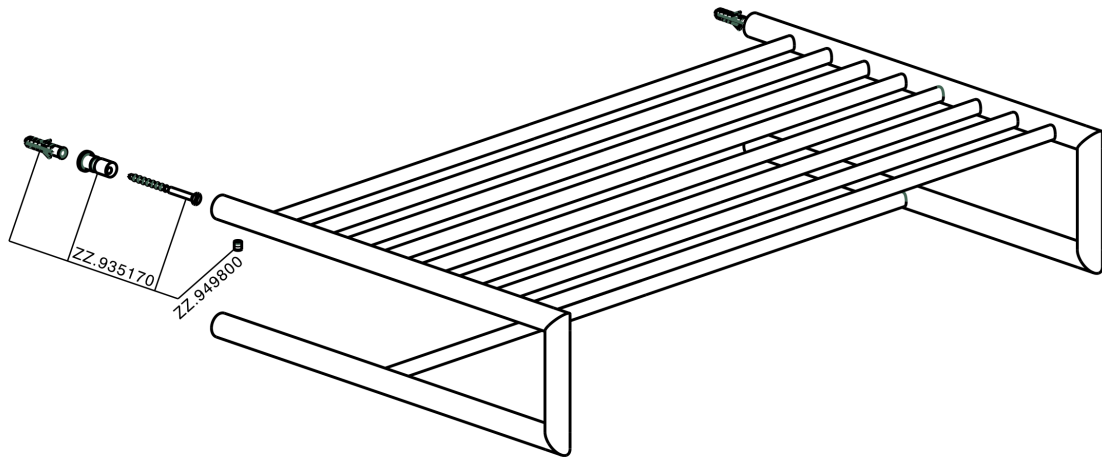

Towel rack BATHROOM ACCESSORIES_SI090300

MODEL **SI090300**

Towel rack

AVAILABLE FINISHINGS

-  **21** 21 Chrome
-  **2B** 2B Polished Nickel
-  **2F** 2F Brushed Nickel
-  **2P** 2P Rose Gold
-  **2Q** 2Q Black Titanium
-  **40** 40 Matt Black
-  **4Q** 4Q Matt White

CHARACTERISTICS

Towel rack BATHROOM ACCESSORIES_SI090300

SI090300

<https://en.huberitalia.com/towel-rack-bathroom-accessories-si090300>

2025-01-05