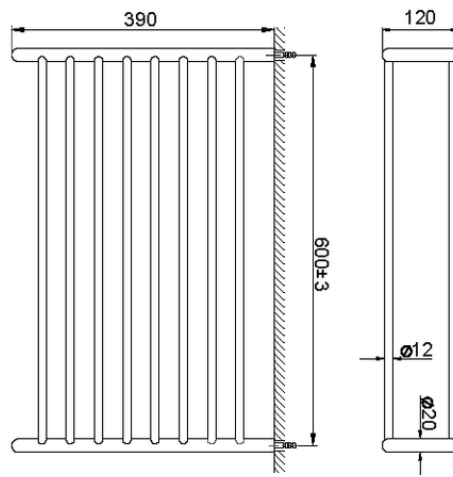

Towel rack BATHROOM ACCESSORIES_SI090300

SI090300

<https://en.huberitalia.com/towel-rack-bathroom-accessories-si090300>

2024-12-22