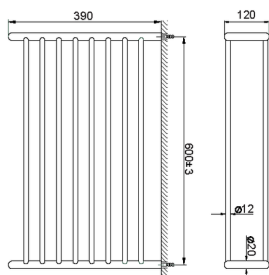

Towel rack BATHROOM ACCESSORIES_SI090300

MODEL **SI090300**

Towel rack

AVAILABLE FINISHINGS

-  **21** 21 Chrome
-  **2B** 2B Polished Nickel
-  **2F** 2F Brushed Nickel
-  **2P** 2P Rose Gold
-  **2Q** 2Q Black Titanium
-  **40** 40 Matt Black
-  **4Q** 4Q Matt White