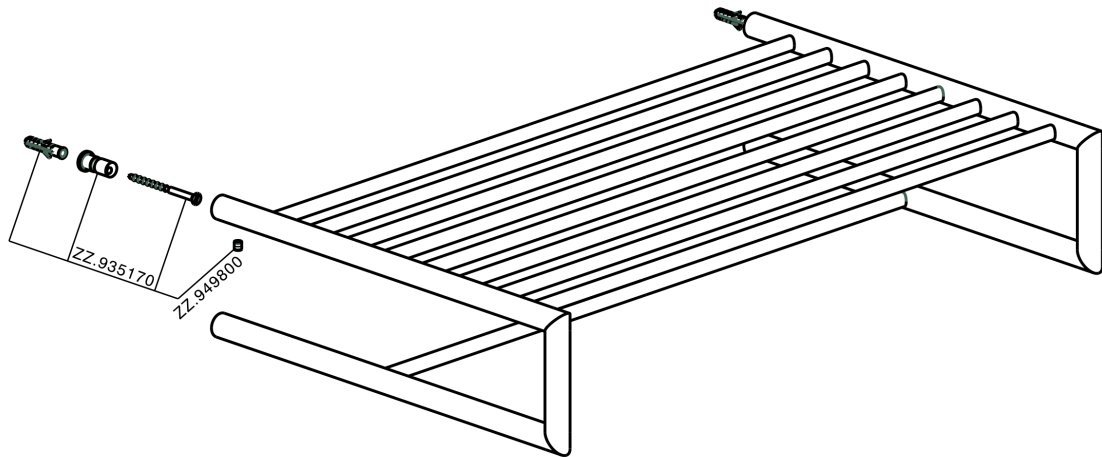

Towel rack BATHROOM ACCESSORIES_SI090300

MODEL **SI090300**

Towel rack

AVAILABLE FINISHINGS

-  **21** 21 Chrome
-  **2B** 2B Polished Nickel
-  **2F** 2F Brushed Nickel
-  **2P** 2P Rose Gold
-  **2Q** 2Q Black Titanium
-  **40** 40 Matt Black
-  **4Q** 4Q Matt White

CHARACTERISTICS

Towel rack BATHROOM ACCESSORIES_SI090300

SI090300

<https://en.huberitalia.com/towel-rack-bathroom-accessories-si090300>

2024-12-31