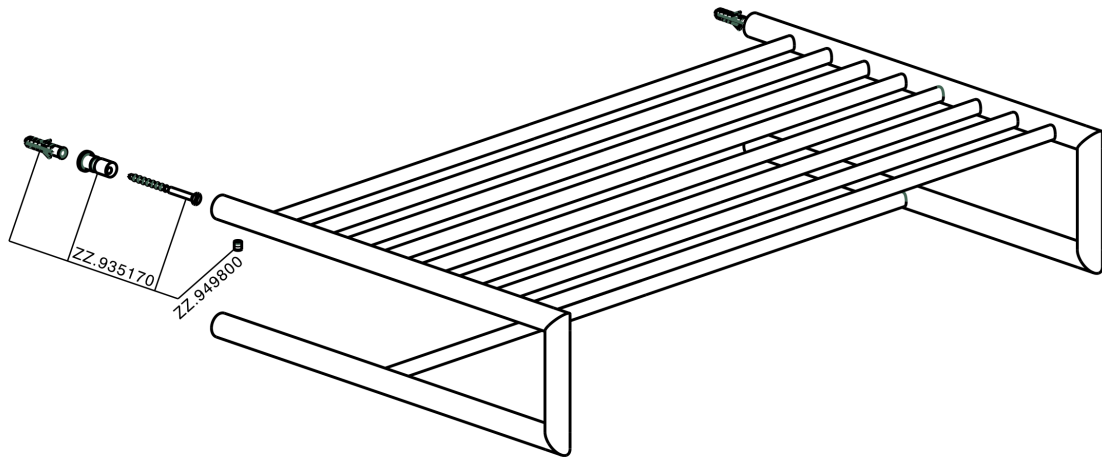

Towel rack BATHROOM ACCESSORIES_SI090300

MODEL **SI090300**

Towel rack

AVAILABLE FINISHINGS

-  **21** 21 Chrome
-  **2B** 2B Polished Nickel
-  **2F** 2F Brushed Nickel
-  **2P** 2P Rose Gold
-  **2Q** 2Q Black Titanium
-  **40** 40 Matt Black
-  **4Q** 4Q Matt White

CHARACTERISTICS

Towel rack BATHROOM ACCESSORIES_SI090300

SI090300

<https://en.huberitalia.com/towel-rack-bathroom-accessories-si090300>

2025-01-03