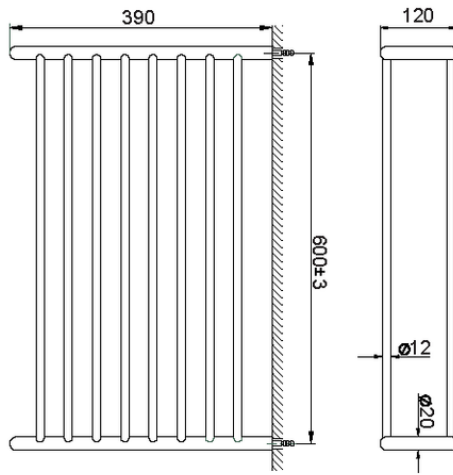

Towel rack BATHROOM ACCESSORIES_SI090300

SI090300

<https://en.huberitalia.com/towel-rack-bathroom-accessories-si090300>

2025-01-05